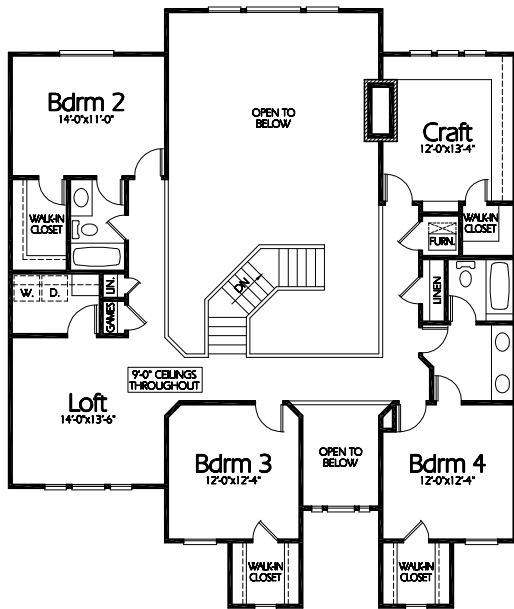

Front Elevation

TS-4263b

Upper Level
1487 Sq. Feet

Main Level
2776 Sq. Feet

Plan TS-4263b

Overall Dimensions 101'-4"x56'-0"
4263 Finished Sq. Feet
Room Sizes Shown Are Approximate

*Hearthstone
Home Design*

94 North 100 West - Bountiful, Utah 84010
Phone: (801) 298-2505 - Fax: (801) 298-3077
www.hearthstonedesign.com