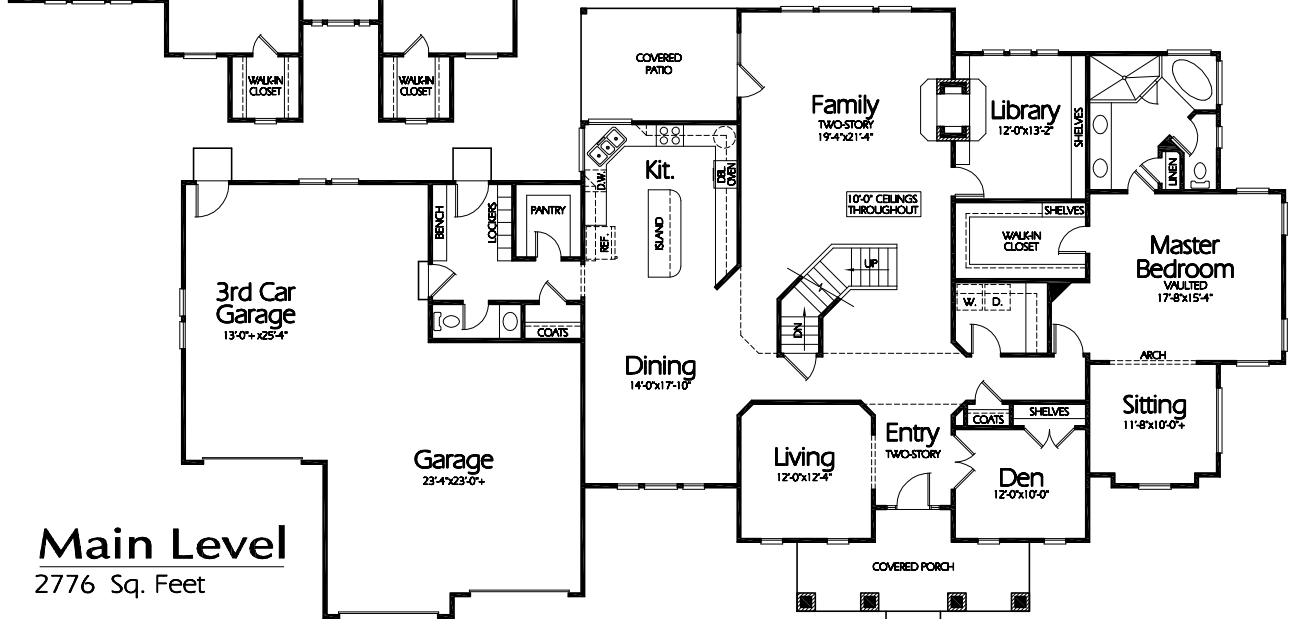

Front Elevation

TS-4263b

Upper Level
1487 Sq. Feet

Main Level
2776 Sq. Feet

Plan TS-4263b

Overall Dimensions 101'-4"x56'-0"
4263 Finished Sq. Feet
Room Sizes Shown Are Approximate

*Hearthstone
Home Design*

94 North 100 West - Bountiful, Utah 84010
Phone: (801) 298-2505 - Fax: (801) 298-3077
www.hearthstonedesign.com