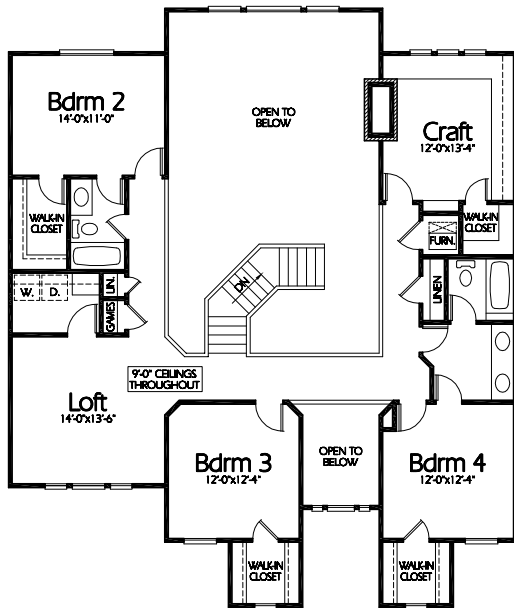

Front Elevation

TS-4263a

Upper Level
1487 Sq. Feet

Main Level
2776 Sq. Feet

Plan TS-4263a

Overall Dimensions 101'-4" x 56'-0"
4263 Finished Sq. Feet
Room Sizes Shown Are Approximate

*Hearthstone
Home Design*