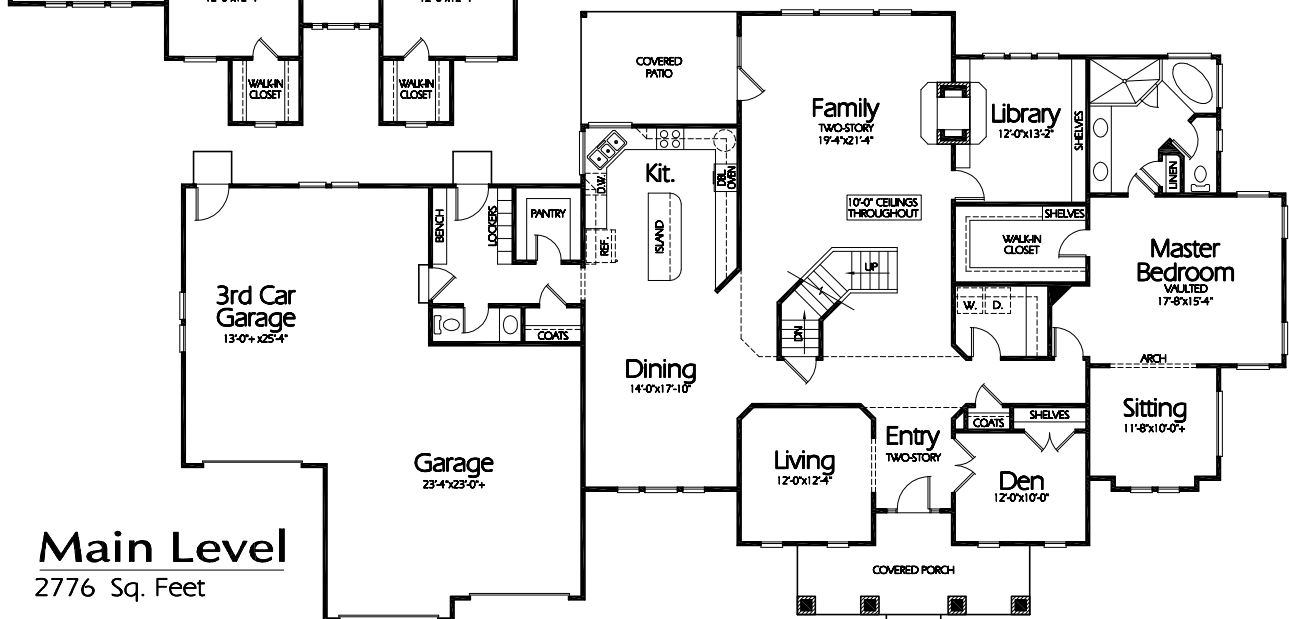

Front Elevation

TS-4263a

Upper Level
1487 Sq. Feet

Main Level
2776 Sq. Feet

Plan TS-4263a

Overall Dimensions 101'-4" x 56'-0"
4263 Finished Sq. Feet
Room Sizes Shown Are Approximate

*Hearthstone
Home Design*