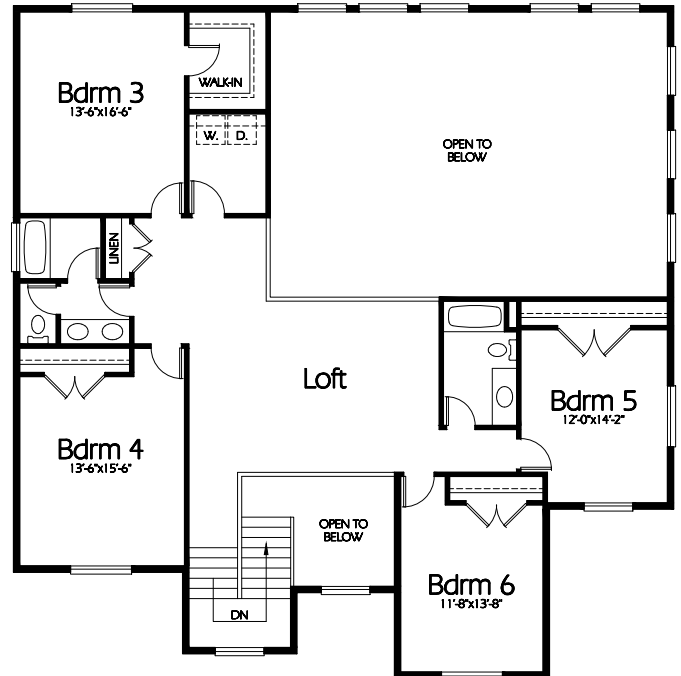

Front Elevation

Main Level
2344 Sq. Feet

Upper Level
1666 Sq. Feet

Plan TS-4010b

Overall Dimensions 54'-0" x 62'-0"
4010 Finished Sq. Feet
Room Sizes Shown Are Approximate

*Hearthstone
Home Design*

94 North 100 West - Bountiful, Utah 84010
Phone: (801) 298-2505
www.hearthstonedesign.com