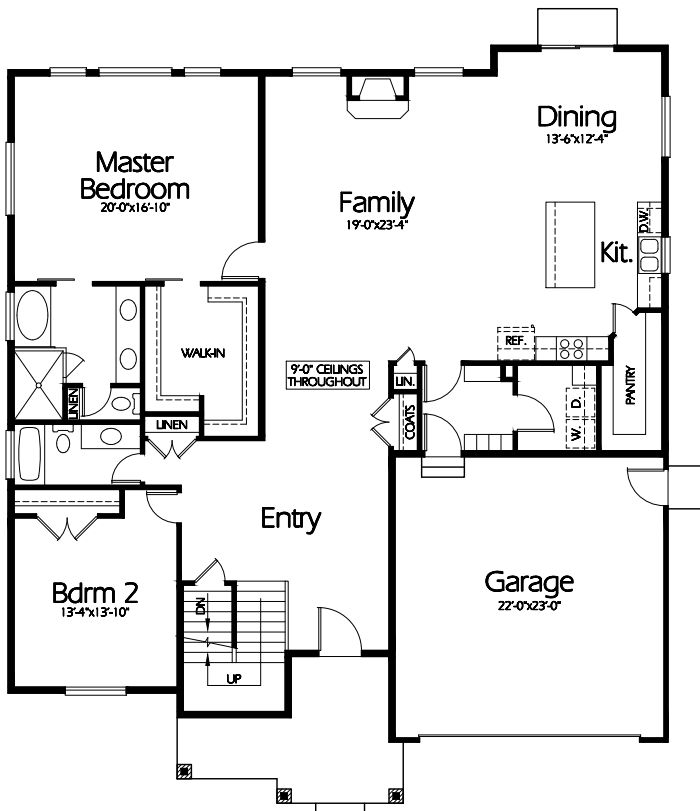

Front Elevation

Main Level
2344 Sq. Feet

Upper Level
1666 Sq. Feet

Plan TS-4010b

Overall Dimensions 54'-0" x 62'-0"
4010 Finished Sq. Feet
Room Sizes Shown Are Approximate

*Hearthstone
Home Design*

94 North 100 West - Bountiful, Utah 84010
Phone: (801) 298-2505
www.hearthstonedesign.com