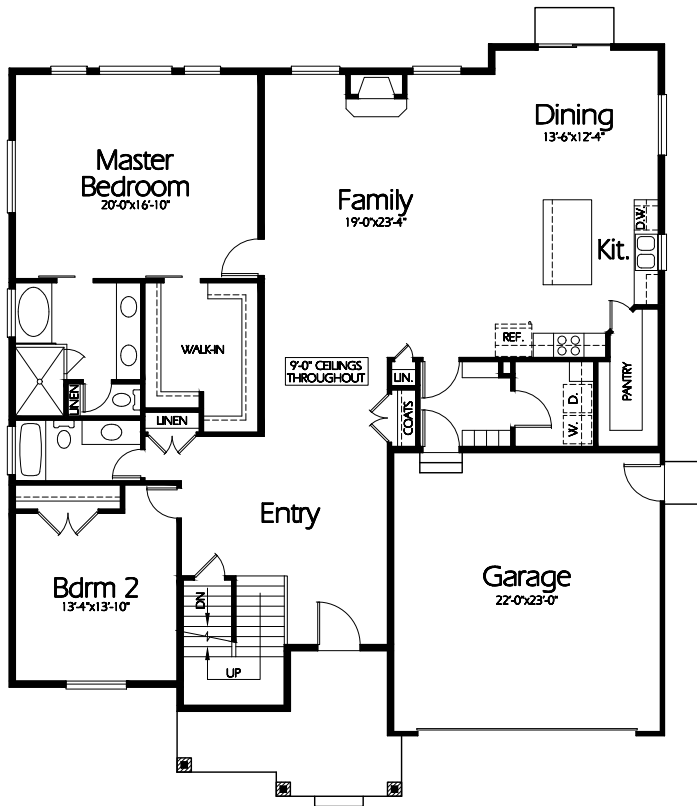

Front Elevation

TS-4010a

Main Level
2344 Sq. Feet

Upper Level
1666 Sq. Feet

Plan TS-4010a

Overall Dimensions 54'-0" x 62'-0"
4010 Finished Sq. Feet
Room Sizes Shown Are Approximate

**Hearthstone
Home Design**
94 North 100 West - Bountiful, Utah 84010
Phone: (801) 298-2505
www.hearthstonedesign.com