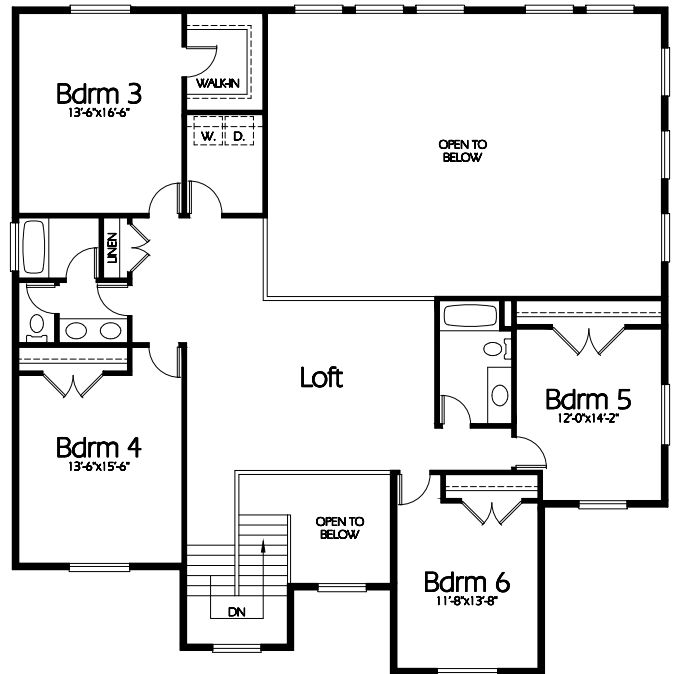

Front Elevation

TS-4010a

Main Level
2344 Sq. Feet

Upper Level
1666 Sq. Feet

Plan TS-4010a

Overall Dimensions 54'-0" x 62'-0"
4010 Finished Sq. Feet
Room Sizes Shown Are Approximate

**Hearthstone
Home Design**
94 North 100 West - Bountiful, Utah 84010
Phone: (801) 298-2505
www.hearthstonedesign.com