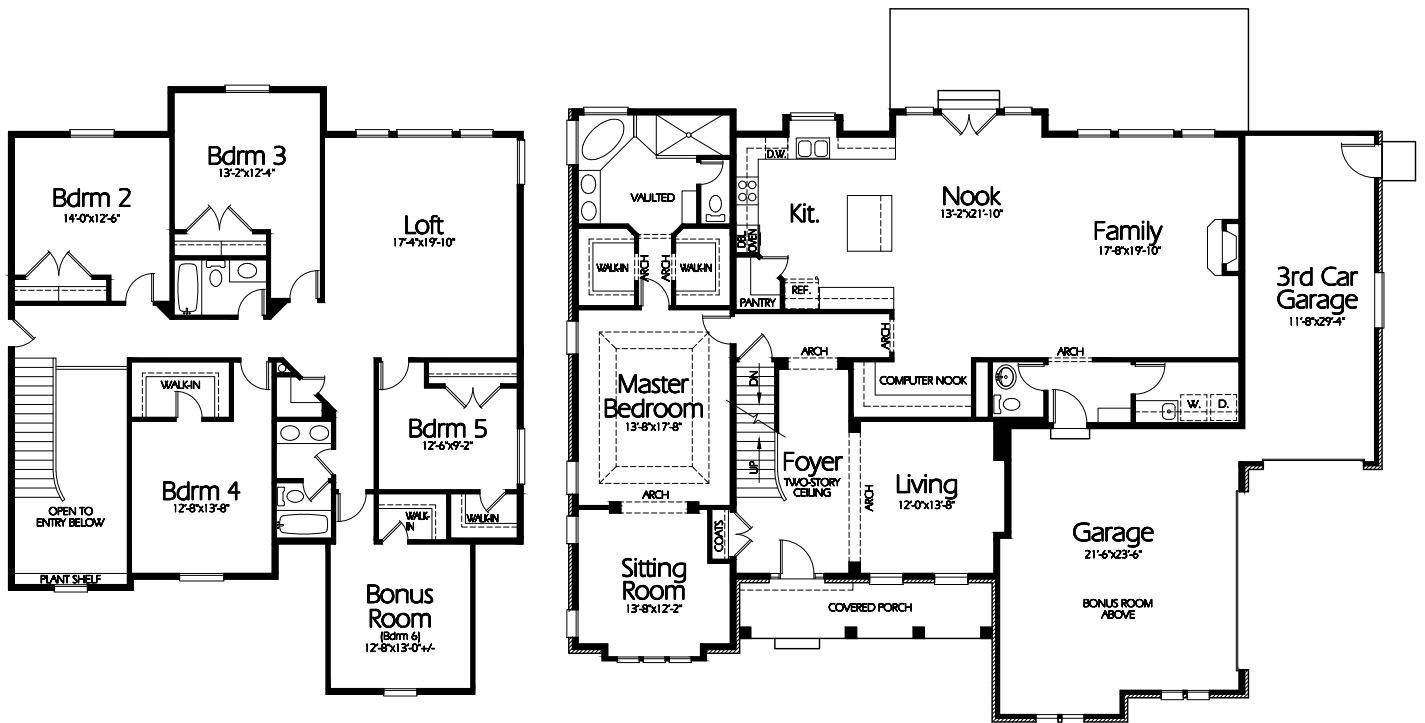

TS-3960a

Upper Level

1636 Sq. Feet
180 Sq. Feet Bonus

Main Level

2324 Sq. Feet

Plan TS-3960a

Overall Dimensions 73'-0" x 55'-0"
3960 Finished Sq. Feet
Room Sizes Shown Are Approximate

*Hearthstone
Home Design*