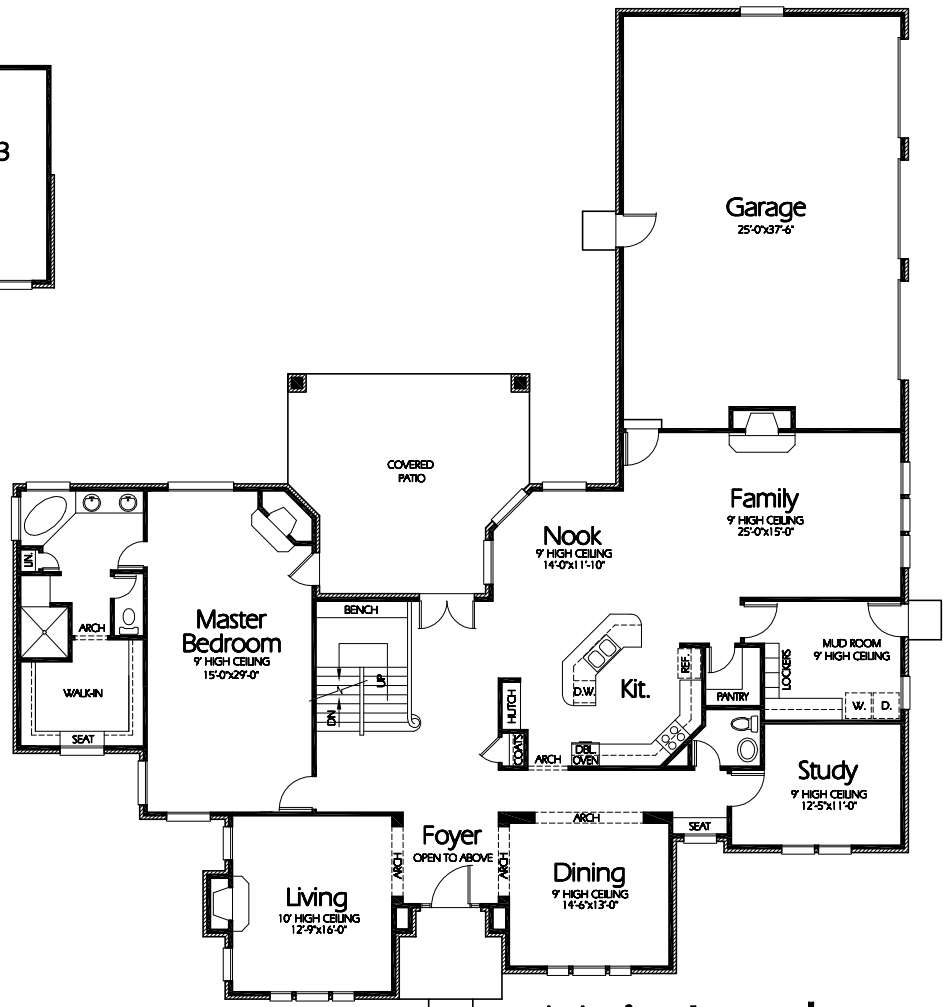

TS-3828a

**Upper Level**  
830 Sq. Feet

**Main Level**  
2998 Sq. Feet

**Plan TS-3828a**

Overall Dimensions 81'-4" x 90'-0"  
 3828 Finished Sq. Feet  
 Room Sizes Shown Are Approximate

*Hearthstone Home Design*