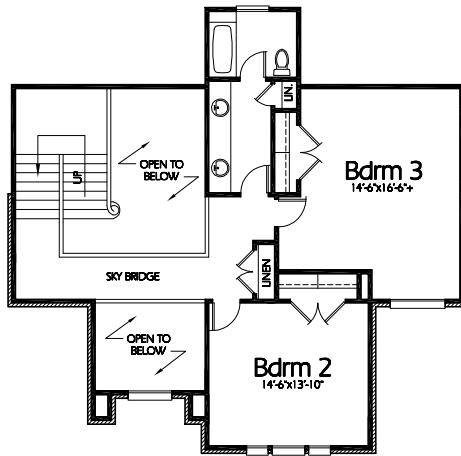

TS-3828a

**Upper Level**  
830 Sq. Feet

**Main Level**  
2998 Sq. Feet

**Plan TS-3828a**

Overall Dimensions 81'-4" x 90'-0"  
 3828 Finished Sq. Feet  
 Room Sizes Shown Are Approximate

*Hearthstone Home Design*