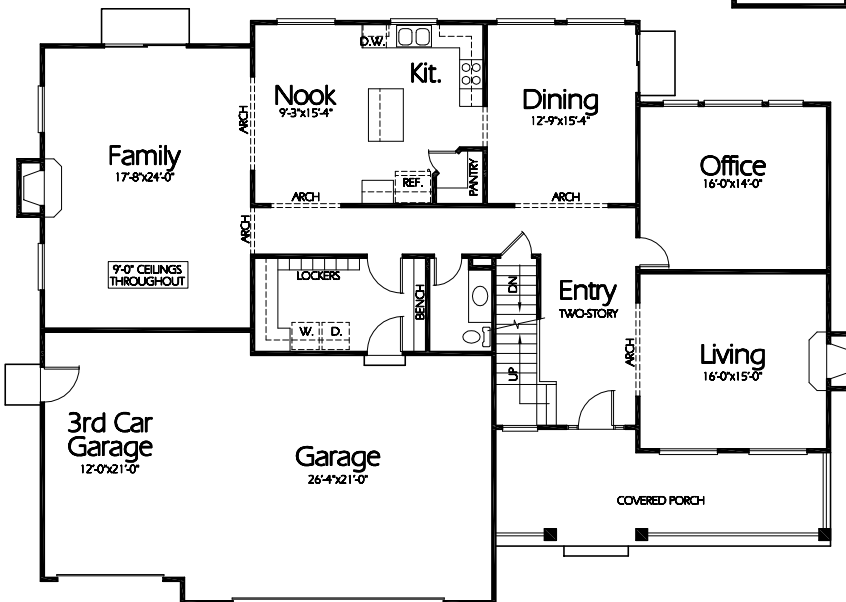

**Front Elevation**

**Upper Level**  
1737 Sq. Feet

**Main Level**  
1970 Sq. Feet

**Plan TS-3707b**

Overall Dimensions 71'-8" x 50'-0"  
3707 Finished Sq. Feet  
Room Sizes Shown Are Approximate

*Hearthstone*  
Home Design