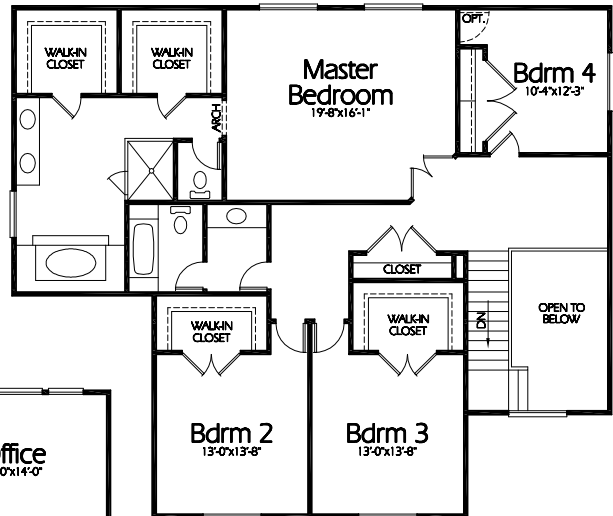

**Front Elevation**

**Upper Level**  
1737 Sq. Feet

**Main Level**  
1970 Sq. Feet

**Plan TS-3707b**

Overall Dimensions 71'-8" x 50'-0"  
3707 Finished Sq. Feet  
Room Sizes Shown Are Approximate

*Hearthstone*  
Home Design