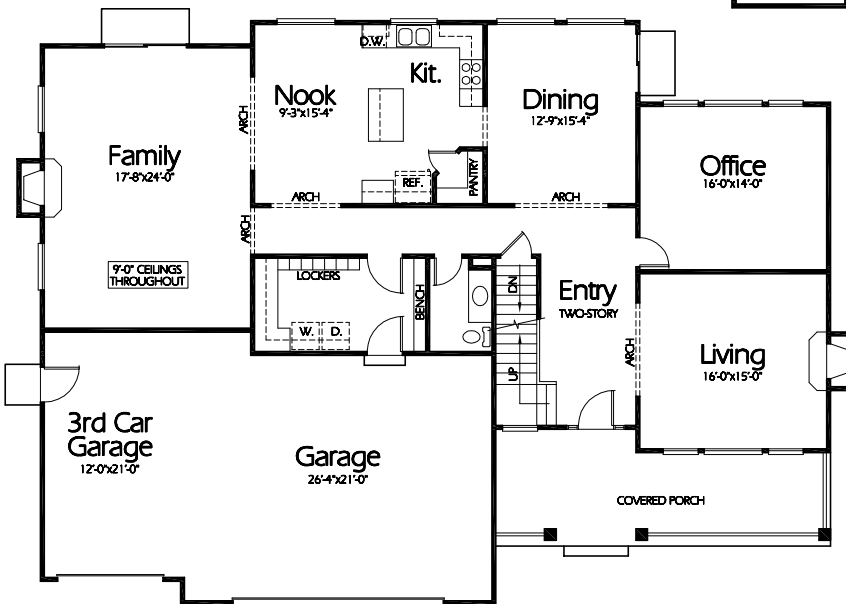

Front Elevation

Upper Level
1737 Sq. Feet

Main Level
1970 Sq. Feet

Plan TS-3707a

Overall Dimensions 71'-8" x 50'-0"
3707 Finished Sq. Feet
Room Sizes Shown Are Approximate

*Hearthstone
Home Design*

94 North 100 West - Bountiful, Utah 84010
Phone: (801) 298-2505 - Fax: (801) 298-3077
www.hearthstonedesign.com