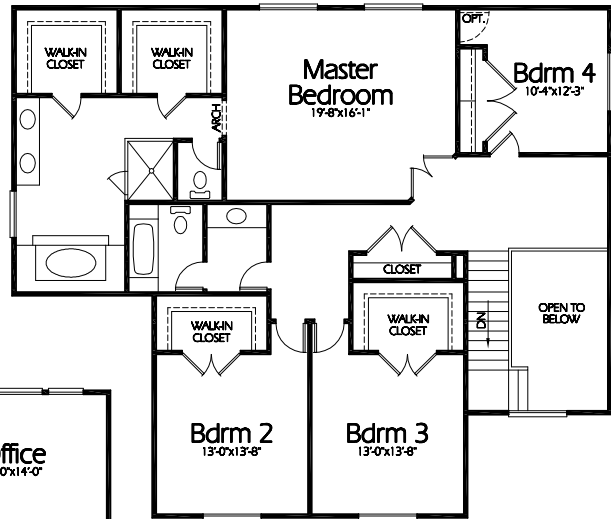

Front Elevation

Upper Level
1737 Sq. Feet

Main Level
1970 Sq. Feet

Plan TS-3707a

Overall Dimensions 71'-8" x 50'-0"
3707 Finished Sq. Feet
Room Sizes Shown Are Approximate

*Hearthstone
Home Design*

94 North 100 West - Bountiful, Utah 84010
Phone: (801) 298-2505 - Fax: (801) 298-3077
www.hearthstonedesign.com