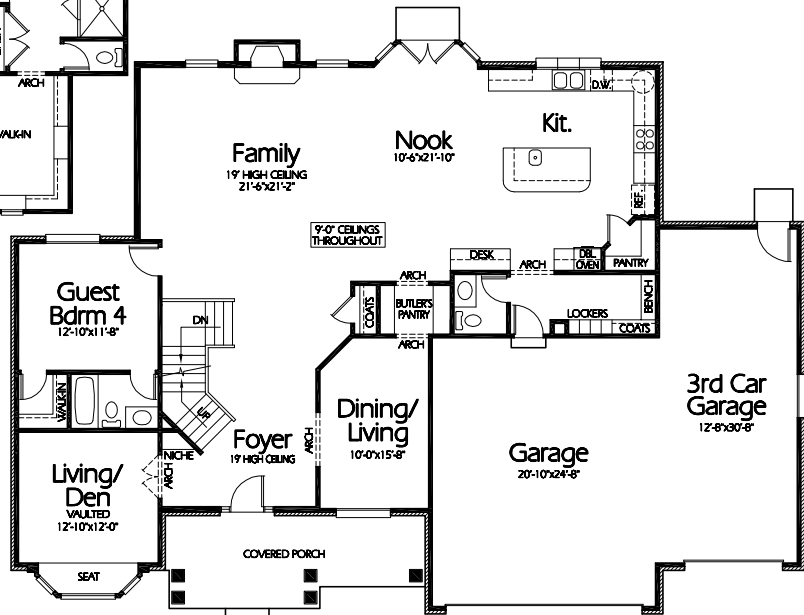

TS-3685a

Upper Level
1615 Sq. Feet

Main Level
2070 Sq. Feet

Plan TS-3685a

Overall Dimensions 72'-10" x 50'-8"
3685 Finished Sq. Feet
Room Sizes Shown Are Approximate

Hearthstone
Home Design

94 North 100 West - Bountiful, Utah 84010
Phone: (801) 298-2505 - Fax: (801) 298-3077
www.hearthstonedesign.com