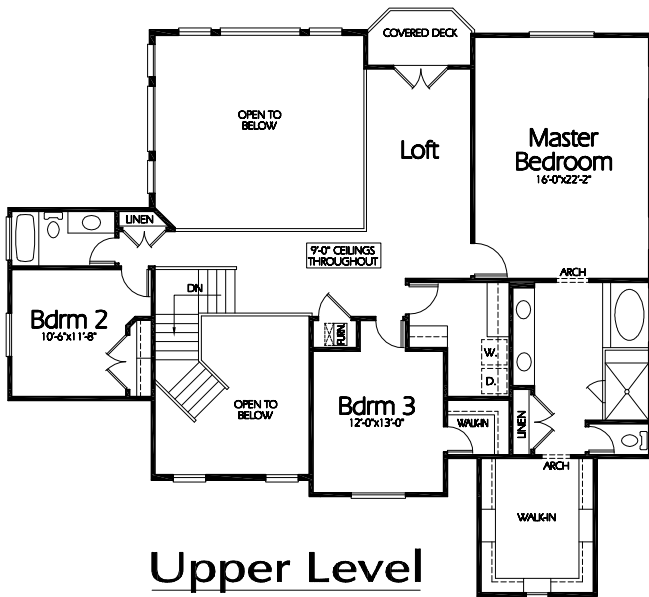

TS-3685a

Upper Level
1615 Sq. Feet

Main Level
2070 Sq. Feet

Plan TS-3685a

Overall Dimensions 72'-10" x 50'-8"
3685 Finished Sq. Feet
Room Sizes Shown Are Approximate

Hearthstone
Home Design

94 North 100 West - Bountiful, Utah 84010
Phone: (801) 298-2505 - Fax: (801) 298-3077
www.hearthstonedesign.com