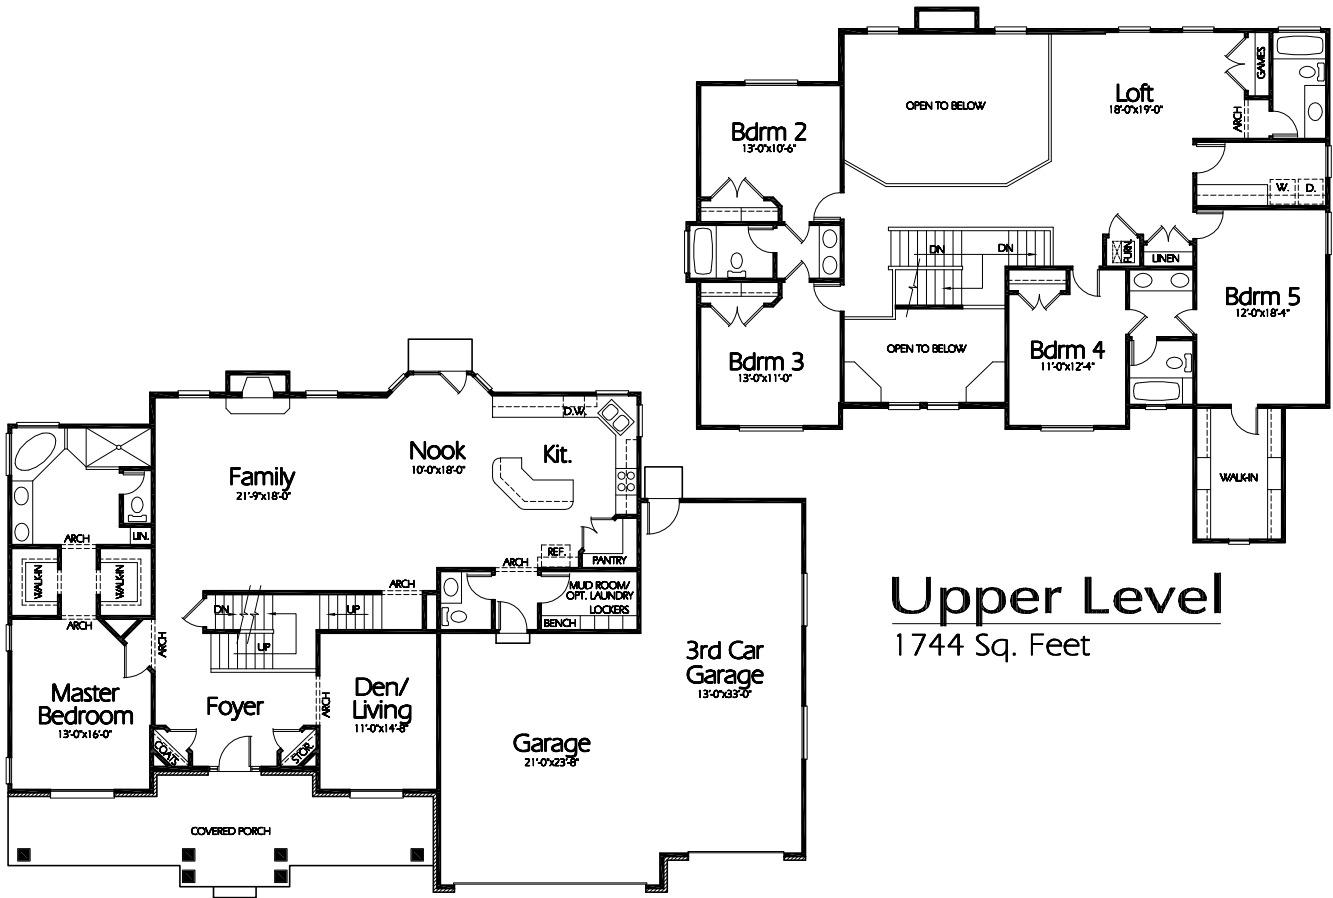

TS-3663C

## Main Level

1919 Sq. Feet

## Plan TS-3663c

Main Floor Master Bedroom

Overall Dimensions 75'-0" x 49'-0"

3663 Finished Sq. Feet

Room Sizes Shown Are Approximate

Hearthstone  
Home Design

94 North 100 West - Bountiful, Utah 84010

Phone: (801) 298-2505 - Fax: (801) 298-3077