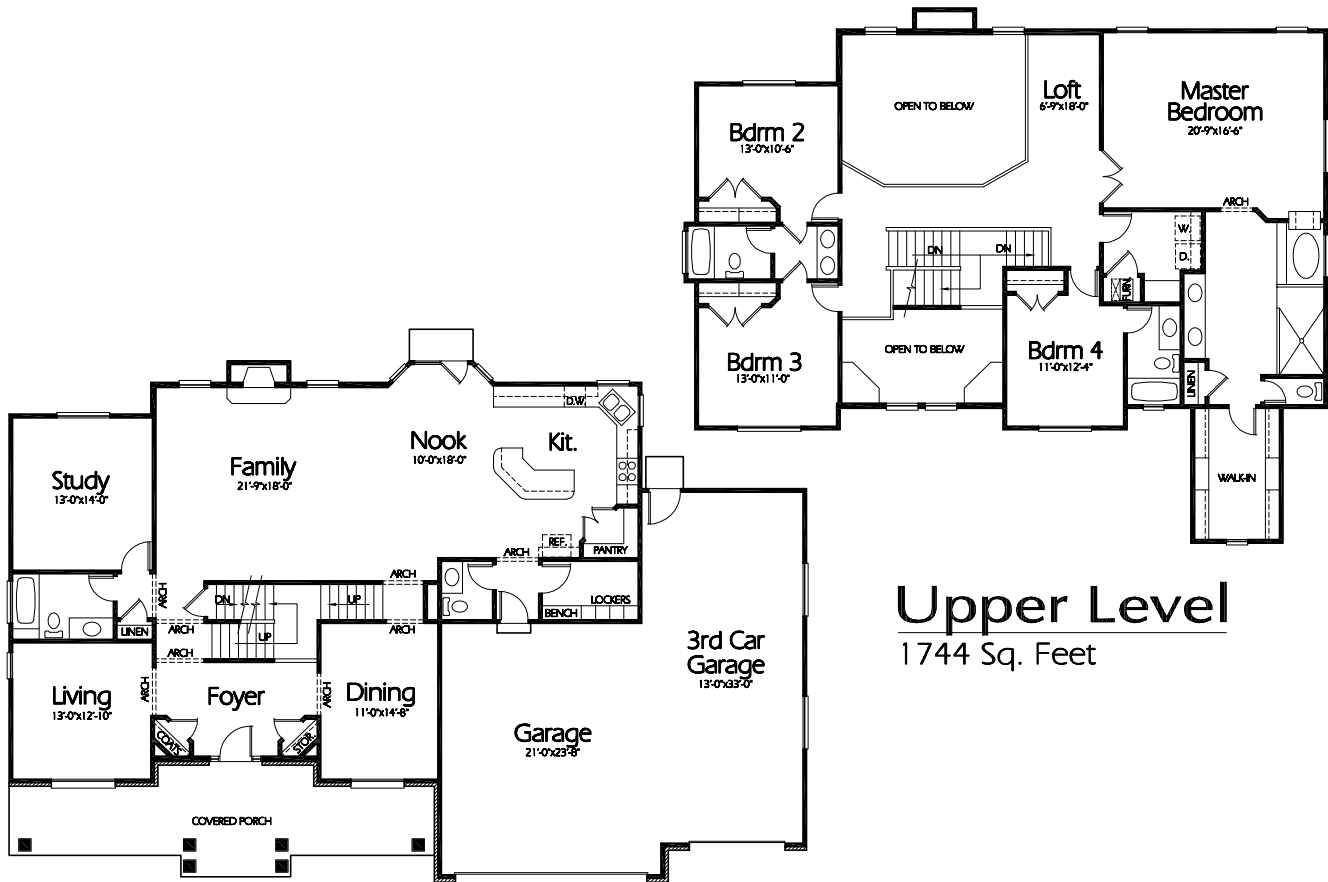

TS-3663a

**Upper Level**  
1744 Sq. Feet

**Main Level**  
1919 Sq. Feet

**Plan TS-3663a**

9' High Ceilings Throughout

Overall Dimensions 75'-0"x49'-0"

3663 Finished Sq. Feet

Room Sizes Shown Are Approximate