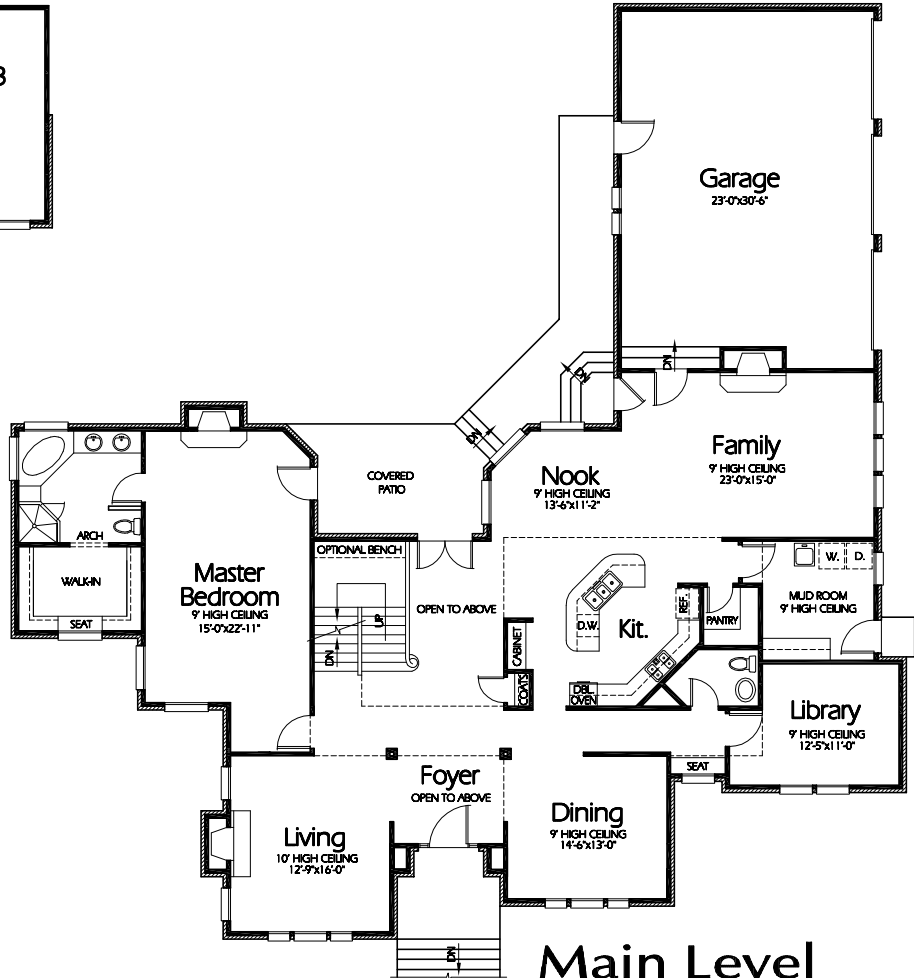

TS-3634a

**Upper Level**  
789 Sq. Feet

**Main Level**  
2845 Sq. Feet

**Plan TS-3634a**

Overall Dimensions 81'-4"x85'-0"  
3634 Finished Sq. Feet  
Room Sizes Shown Are Approximate

*Hearthstone*  
*Home Design*  
94 North 100 West - Bountiful, Utah 84010  
Phone: (801) 298-2505 - Fax: (801) 298-3077  
[www.hearthstonedesign.com](http://www.hearthstonedesign.com)