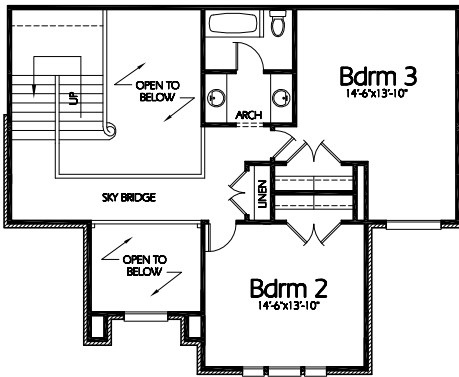

TS-3634a

**Upper Level**  
789 Sq. Feet

**Main Level**  
2845 Sq. Feet

**Plan TS-3634a**

Overall Dimensions 81'-4"x85'-0"  
3634 Finished Sq. Feet  
Room Sizes Shown Are Approximate

*Hearthstone*  
*Home Design*  
94 North 100 West - Bountiful, Utah 84010  
Phone: (801) 298-2505 - Fax: (801) 298-3077  
[www.hearthstonedesign.com](http://www.hearthstonedesign.com)