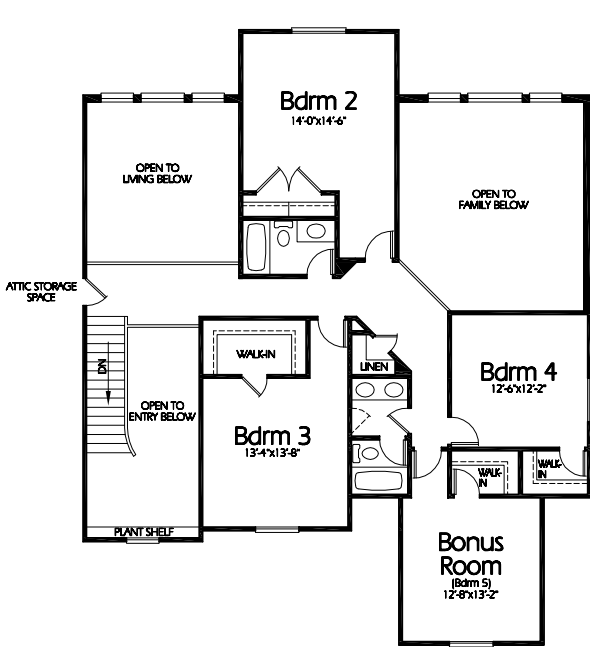

TS-3549a

**Upper Level**

1125 Sq. Feet  
180 Sq. Feet Bonus

**Main Level**

2424 Sq. Feet

**Plan TS-3549a**

Overall Dimensions 73'-6" x 59'-0"  
3549 Finished Sq. Feet  
Room Sizes Shown Are Approximate

*Hearthstone  
Home Design*