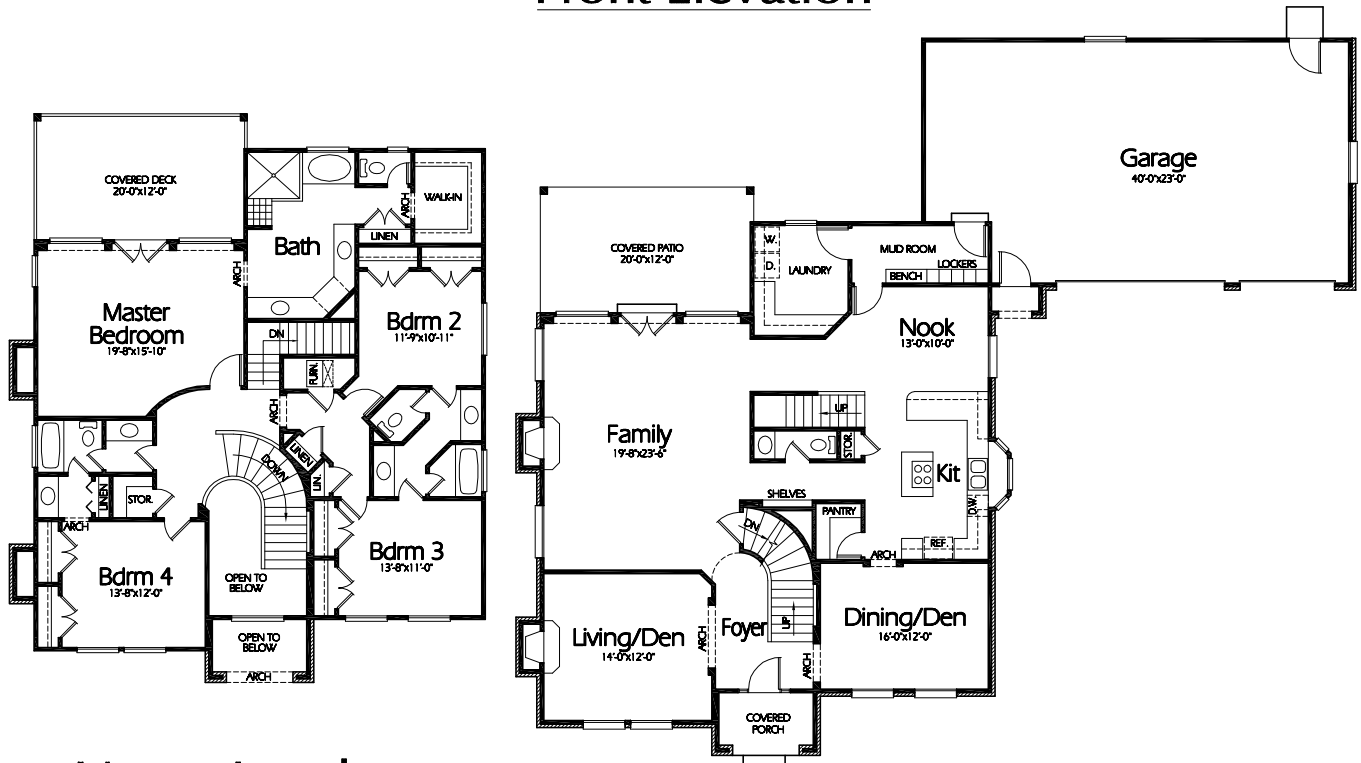

TS-3531a

**Front Elevation**

**Upper Level**  
1658 Sq. Feet

**Main Level**  
1873 Sq. Feet

**Plan TS-3531a**

Overall Dimensions 80'-0" x 68'-4"  
3531 Finished Sq. Feet  
Room Sizes Shown Are Approximate

*Hearthstone*  
*Home Design*  
94 North 100 West - Bountiful, Utah 84010  
Phone: (801) 298-2505 - Fax: (801) 298-3077  
[www.hearthstonedesign.com](http://www.hearthstonedesign.com)