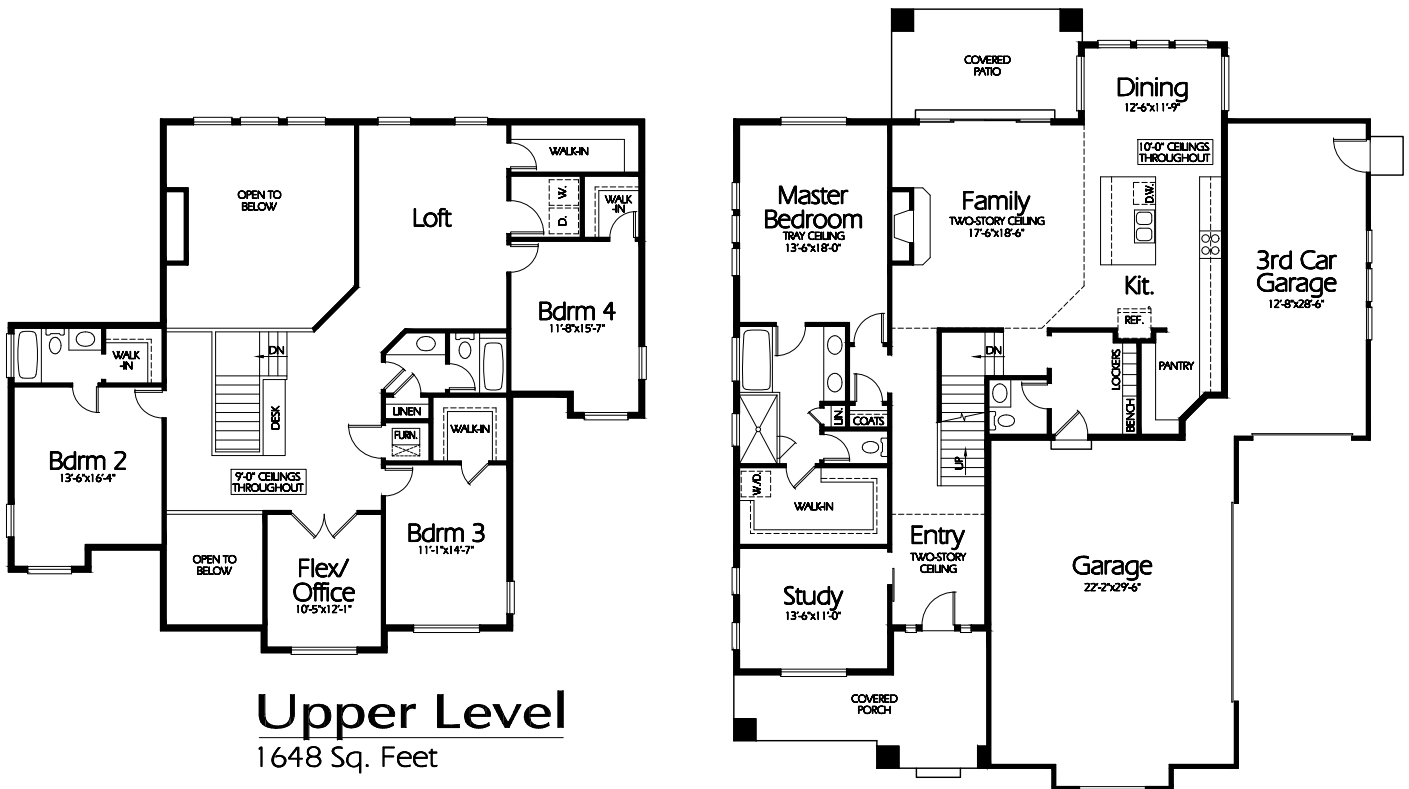

Front Elevation

Upper Level
1648 Sq. Feet

Main Level
1852 Sq. Feet

Plan TS-3500a

Overall Dimensions 57'-10"x71'-0"
3515 Finished Sq. Feet
Room Sizes Shown Are Approximate

*Hearthstone
Home Design*

94 North 100 West - Bountiful, Utah 84010
Phone: (801) 298-2505
www.hearthstonedesign.com
info@hearthstonedesign.com