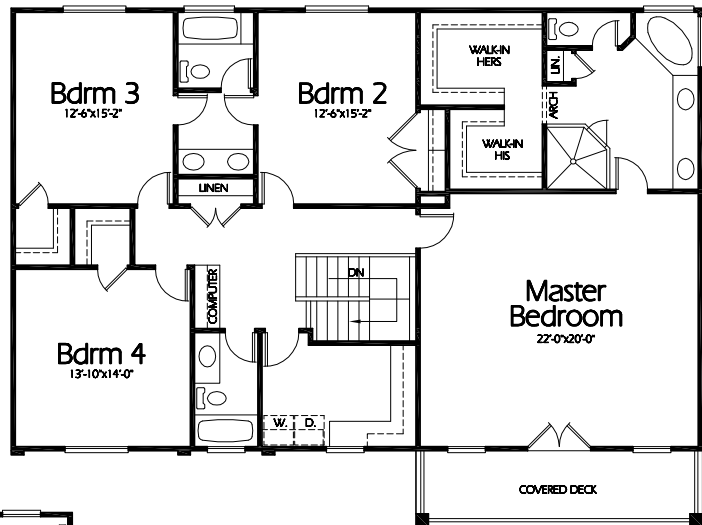

TS-3465b

Upper Level
1913 Sq. Feet

Main Level
1552 Sq. Feet

Plan TS-3465b

Overall Dimensions 66'-8" x 41'-0"
3465 Finished Sq. Feet
Room Sizes Shown Are Approximate

Hearthstone
Home Design

94 North 100 West - Bountiful, Utah 84010
Phone: (801) 298-2505 - Fax: (801) 298-3077
www.hearthstonedesign.com