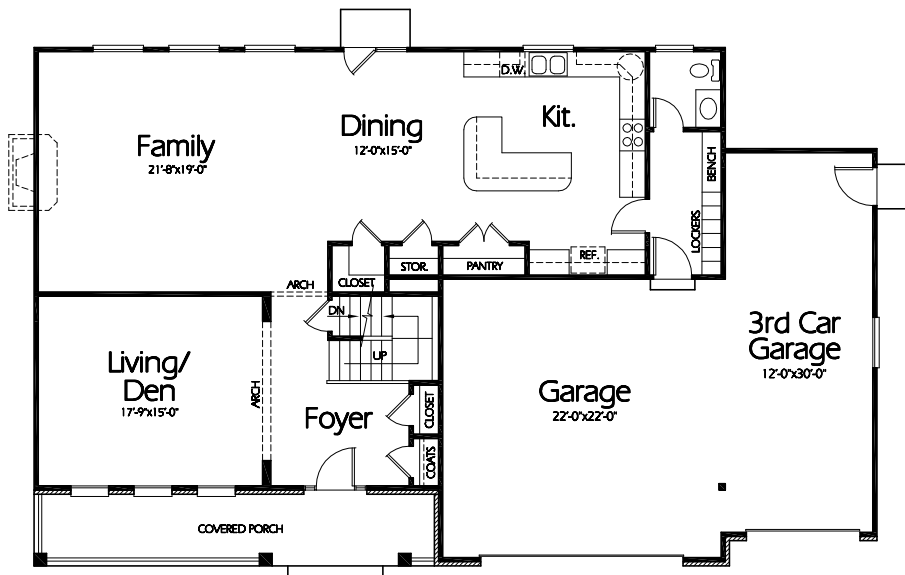

TS-3465b

Upper Level
1913 Sq. Feet

Main Level
1552 Sq. Feet

Plan TS-3465b

Overall Dimensions 66'-8" x 41'-0"
3465 Finished Sq. Feet
Room Sizes Shown Are Approximate

Hearthstone
Home Design

94 North 100 West - Bountiful, Utah 84010
Phone: (801) 298-2505 - Fax: (801) 298-3077
www.hearthstonedesign.com