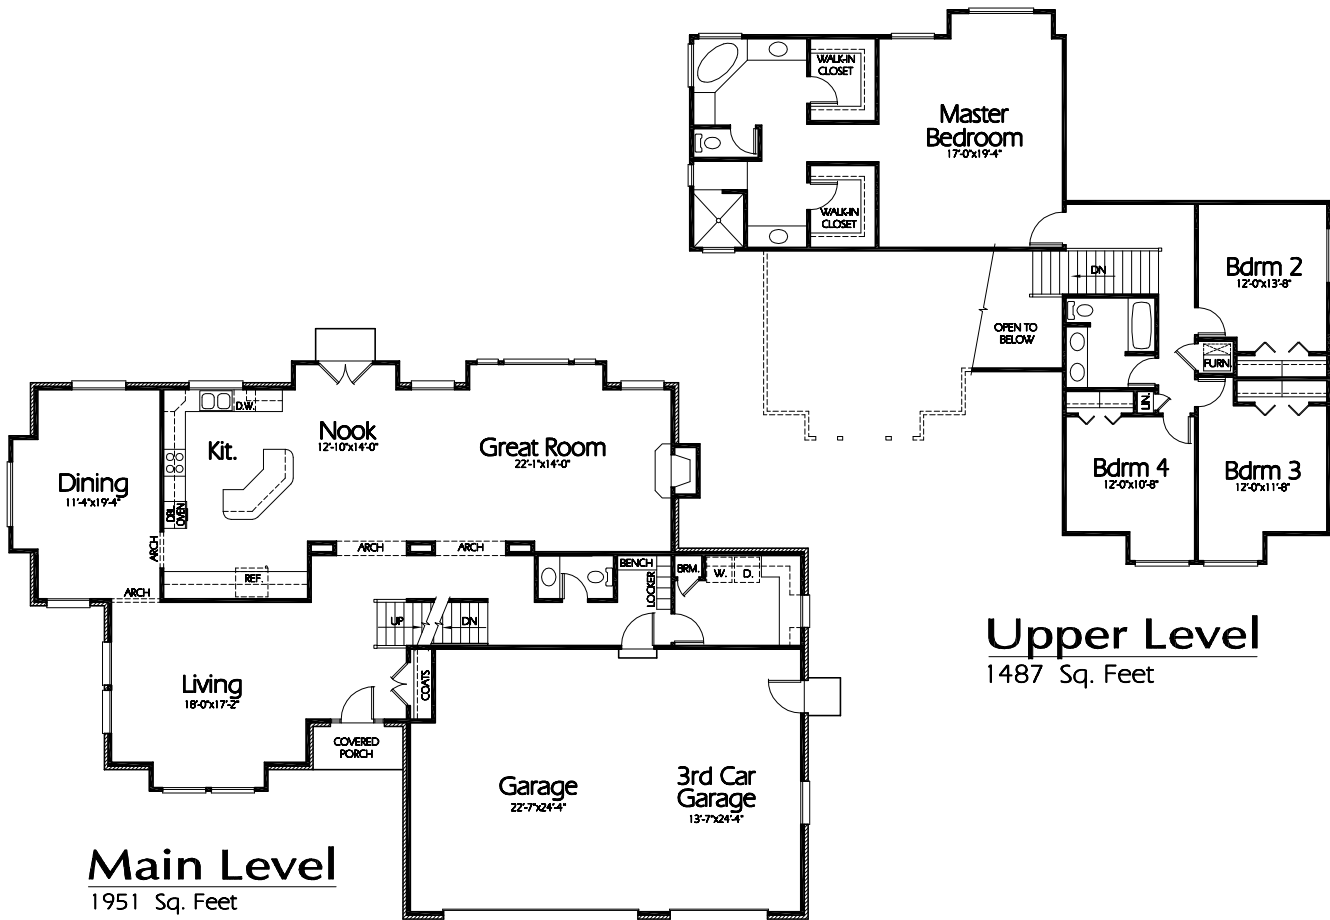

**Front Elevation**

TS-3438a

**Main Level**

1951 Sq. Feet

**Upper Level**

1487 Sq. Feet

**Plan TS-3438a**

Overall Dimensions 74'-0"x51'-8"  
 3438 Finished Sq. Feet  
 Room Sizes Shown Are Approximate