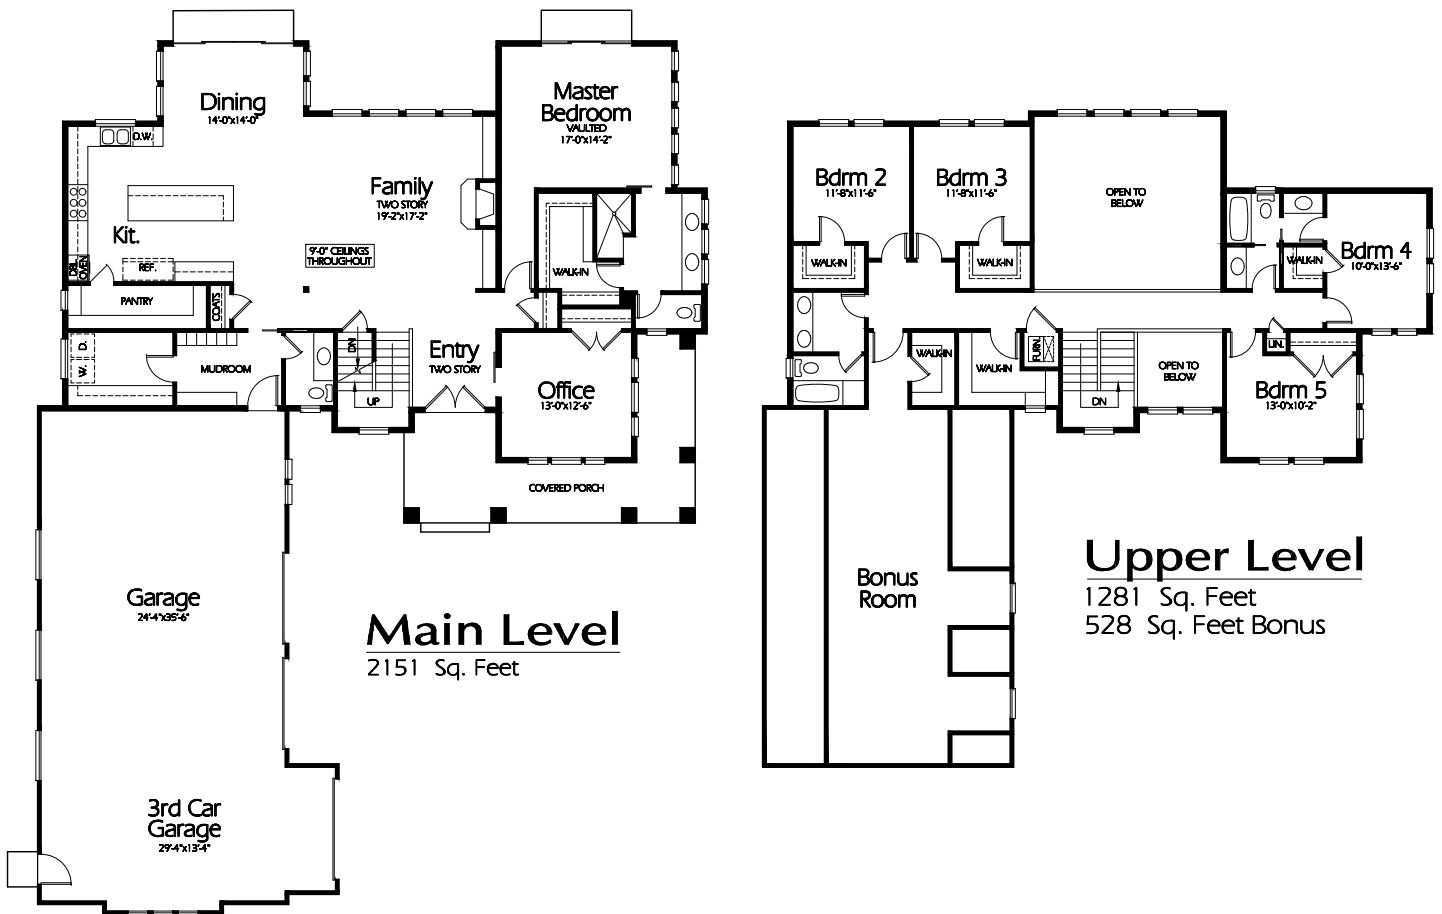

Front Elevation

Main Level
2151 Sq. Feet

Upper Level
1281 Sq. Feet
528 Sq. Feet Bonus

Plan TS-3432a

Overall Dimensions 66'-8"x87'-0"
3438 Finished Sq. Feet
Room Sizes Shown Are Approximate

*Hearthstone
Home Design*