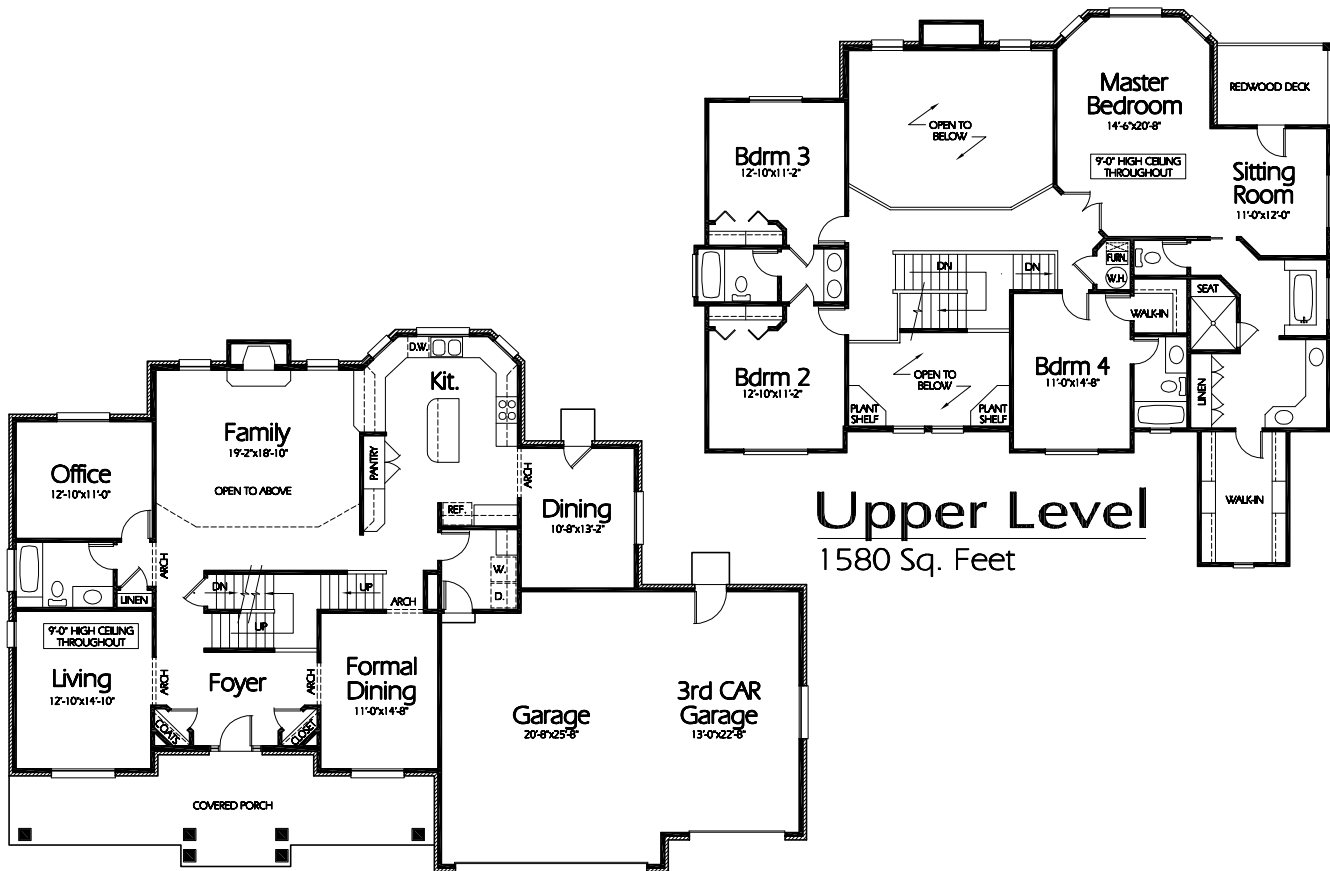

TS-3375b

**Main Level**  
1795 Sq. Feet

**Upper Level**  
1580 Sq. Feet

**Plan TS-3375b**  
9' High Ceilings Throughout

Overall Dimensions 75'-0"x51'-0"  
3375 Finished Sq. Feet  
Room Sizes Shown Are Approximate