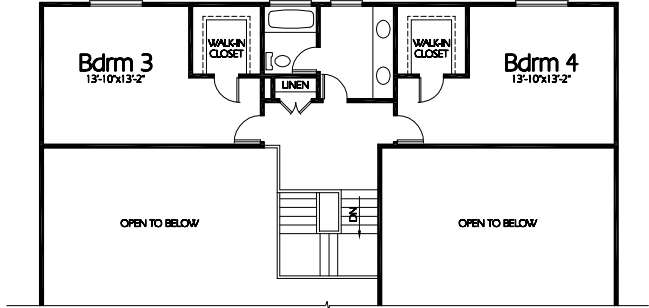

Front Elevation

Upper Level
887 Sq. Feet

Main Level
2262 Sq. Feet

Plan TS-3353c

Overall Dimensions 68'-4" x 64'-0"
3353 Finished Sq. Feet
Room Sizes Shown Are Approximate

Hearthstone
Home Design
94 North 100 West - Bountiful, Utah 84010
Phone: (801) 298-2505 - Fax: (801) 298-3077
www.hearthstonedesign.com