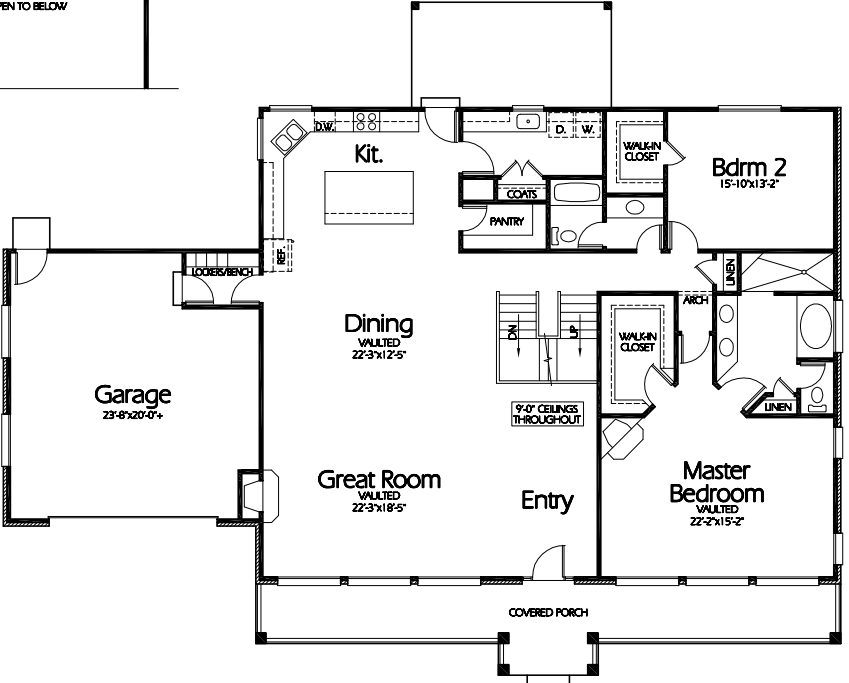

Front Elevation

Upper Level
887 Sq. Feet

Main Level
2262 Sq. Feet

Plan TS-3353c

Overall Dimensions 68'-4" x 64'-0"
3353 Finished Sq. Feet
Room Sizes Shown Are Approximate

Hearthstone
Home Design
94 North 100 West - Bountiful, Utah 84010
Phone: (801) 298-2505 - Fax: (801) 298-3077
www.hearthstonedesign.com