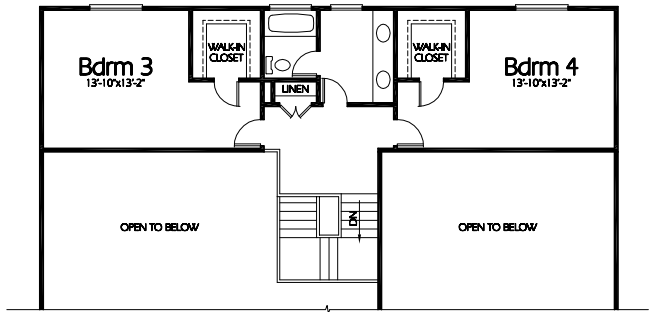

Front Elevation

Upper Level
887 Sq. Feet

Main Level
2262 Sq. Feet

Plan TS-3353b
Overall Dimensions 68'-4" x 64'-0"
3353 Finished Sq. Feet
Room Sizes Shown Are Approximate

Hearthstone
Home Design
94 North 100 West - Bountiful, Utah 84010
Phone: (801) 298-2505 - Fax: (801) 298-3077
www.hearthstonedesign.com