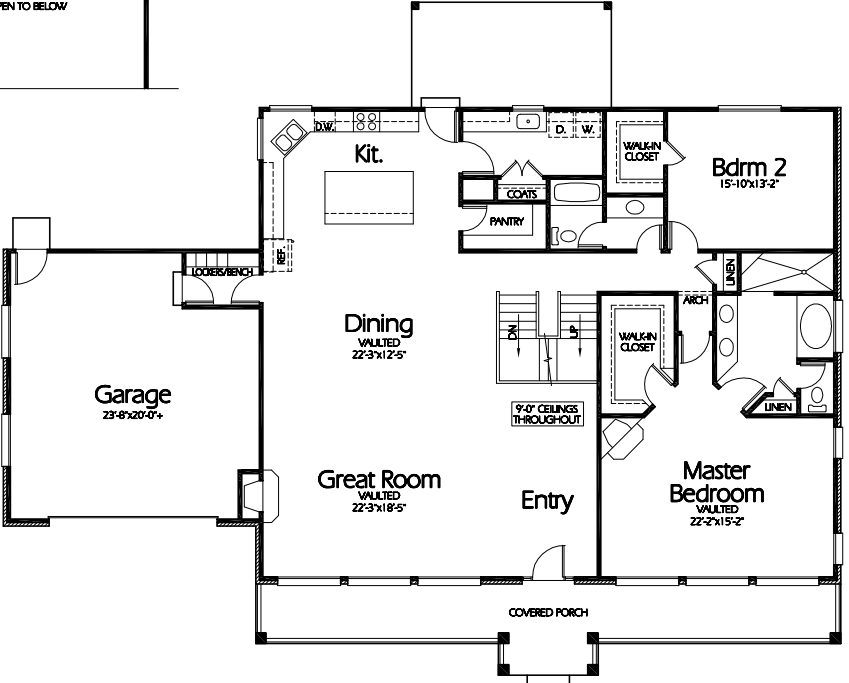

Front Elevation

Upper Level
887 Sq. Feet

Main Level
2262 Sq. Feet

Plan TS-3353b
Overall Dimensions 68'-4" x 64'-0"
3353 Finished Sq. Feet
Room Sizes Shown Are Approximate

Hearthstone
Home Design
94 North 100 West - Bountiful, Utah 84010
Phone: (801) 298-2505 - Fax: (801) 298-3077
www.hearthstonedesign.com