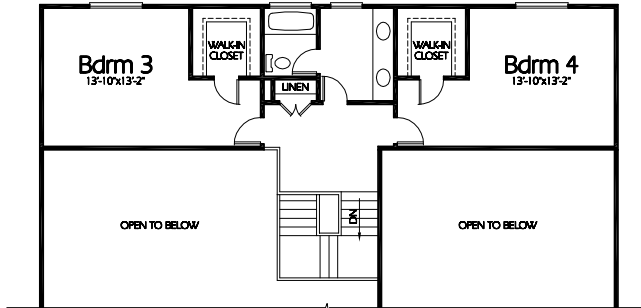

Front Elevation

Upper Level

887 Sq. Feet

Main Level

2262 Sq. Feet

Plan TS-3353a

Overall Dimensions 68'-4" x 64'-0"
 3353 Finished Sq. Feet
 Room Sizes Shown Are Approximate

Hearthstone
 Home Design