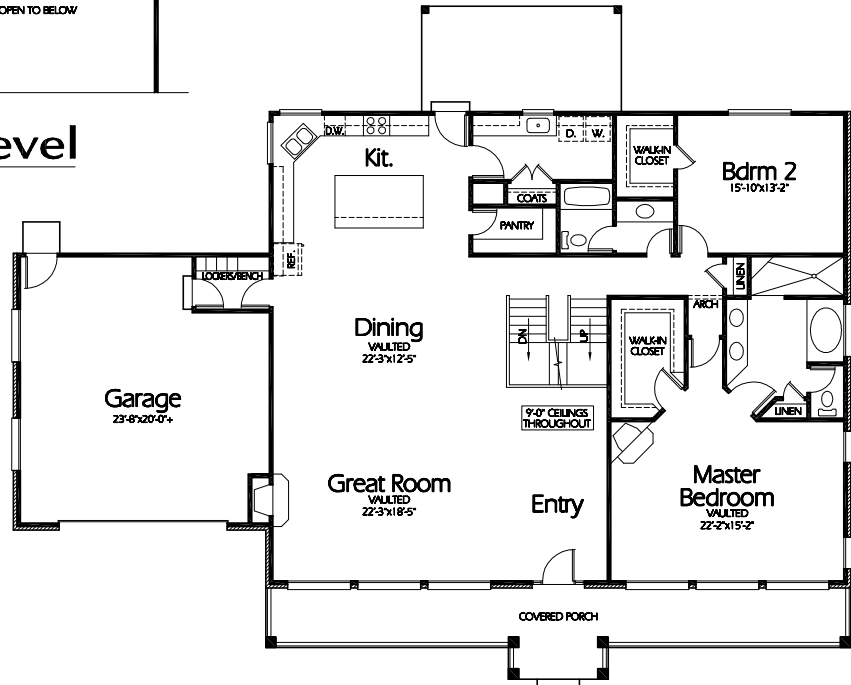

Front Elevation

Upper Level

887 Sq. Feet

Main Level

2262 Sq. Feet

Plan TS-3353a

Overall Dimensions 68'-4" x 64'-0"
 3353 Finished Sq. Feet
 Room Sizes Shown Are Approximate

Hearthstone
 Home Design