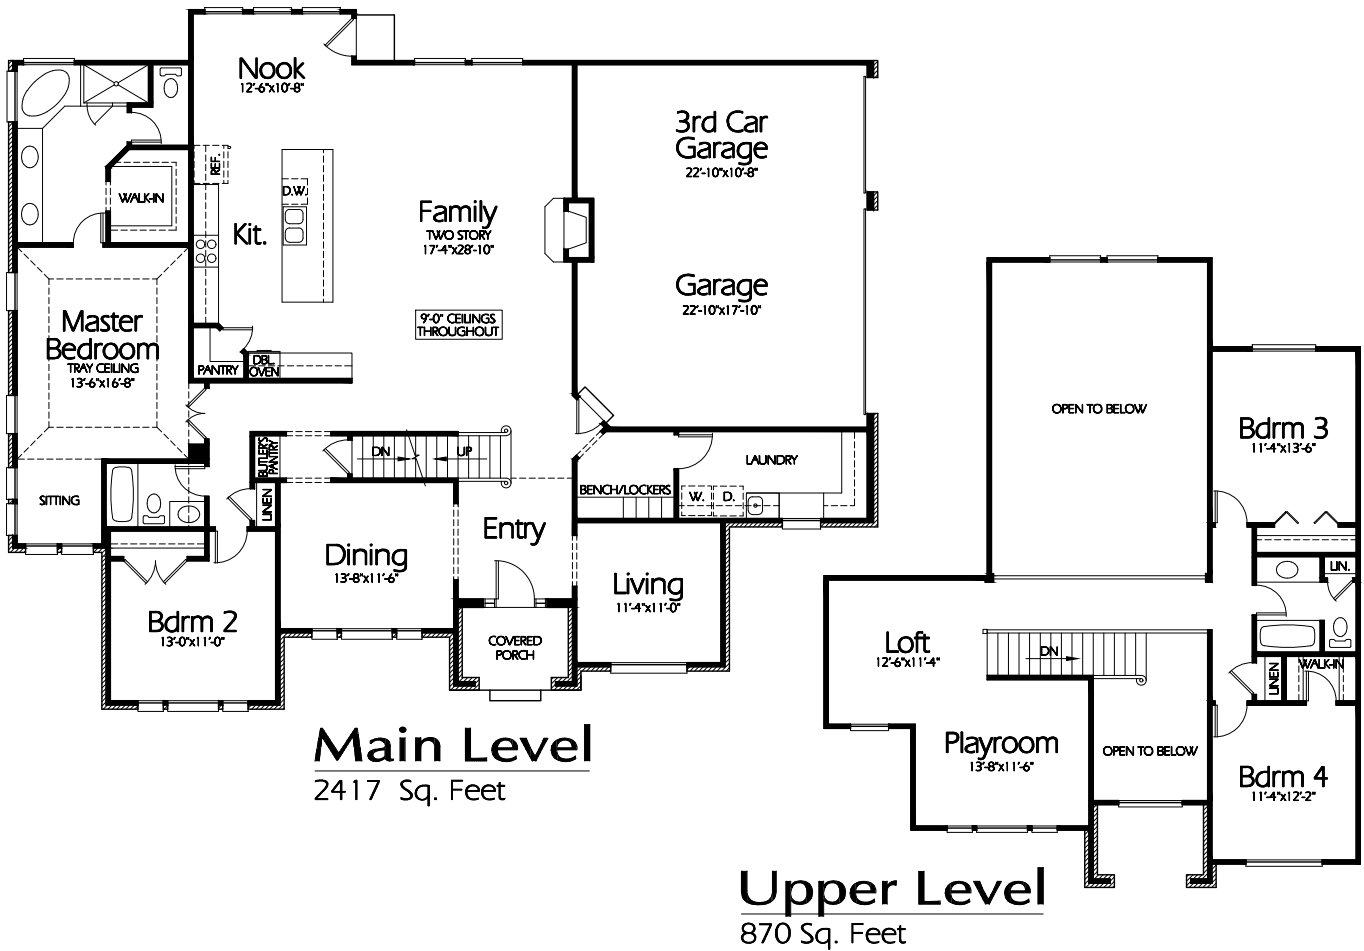

TS-3287a

Plan TS-3287a

Overall Dimensions 68'-4"x55'-0"
 3287 Finished Sq. Feet
 Room Sizes Shown Are Approximate

*Hearthstone
 Home Design*

94 North 100 West - Bountiful, Utah 84010
 Phone: (801) 298-2505
www.hearthstonedesign.com