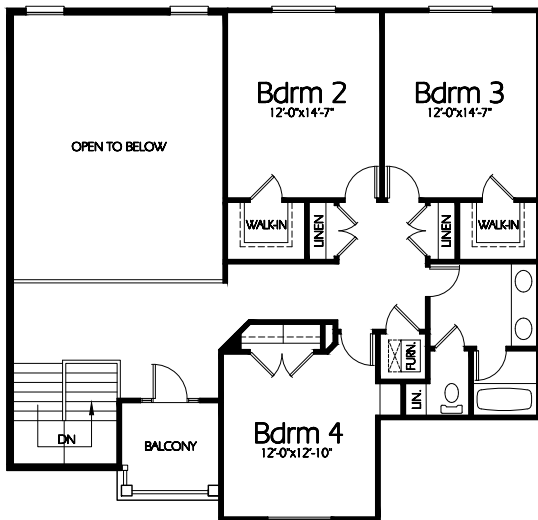

TS-3198a

Main Level
2155 Sq. Feet

Upper Level
1043 Sq. Feet

Plan TS-3198a

Overall Dimensions 70'-0" x 59'-8"
3198 Finished Sq. Feet
Room Sizes Shown Are Approximate

Hearthstone
Home Design
94 North 100 West - Bountiful, Utah 84010
Phone: (801) 298-2505
www.hearthstonedesign.com