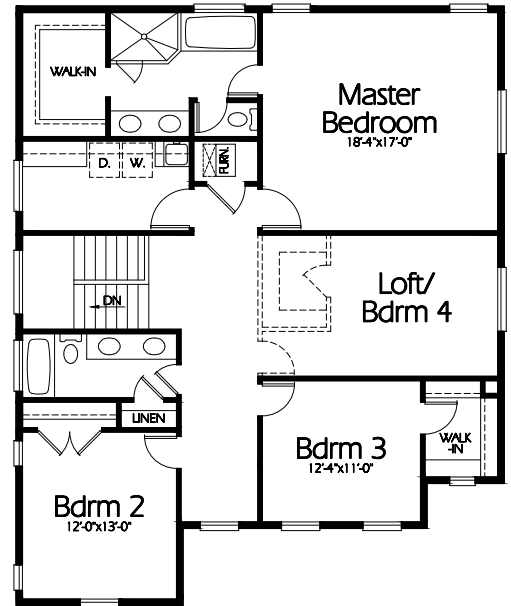

Front Elevation

Main Level

1670 Sq. Feet

Upper Level

1527 Sq. Feet

Plan TS-3197a

Overall Dimensions 58'-8" x 50'-8"
 3197 Finished Sq. Feet
 Room Sizes Shown Are Approximate

*Hearthstone
 Home Design*