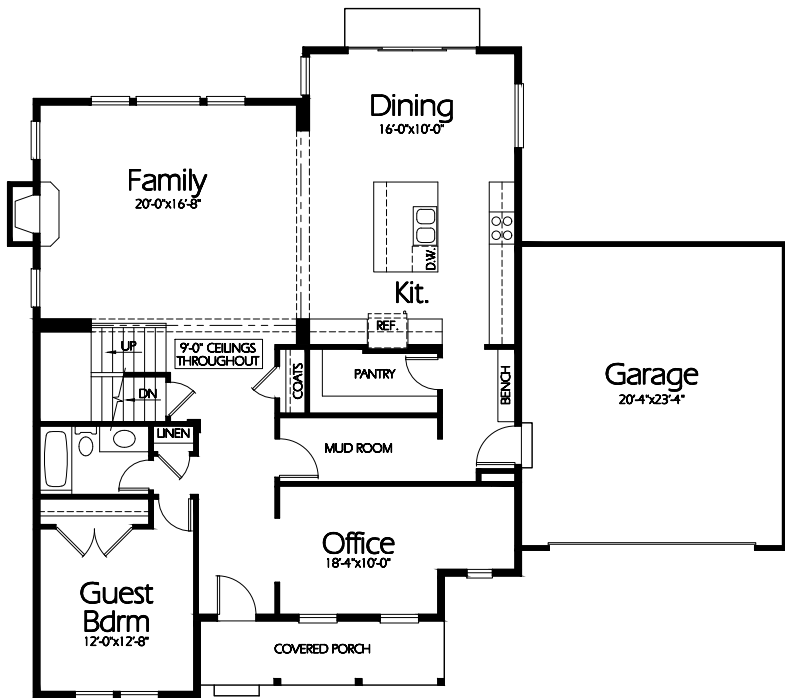

Front Elevation

Main Level

1670 Sq. Feet

Upper Level

1527 Sq. Feet

Plan TS-3197a

Overall Dimensions 58'-8" x 50'-8"
 3197 Finished Sq. Feet
 Room Sizes Shown Are Approximate

*Hearthstone
 Home Design*