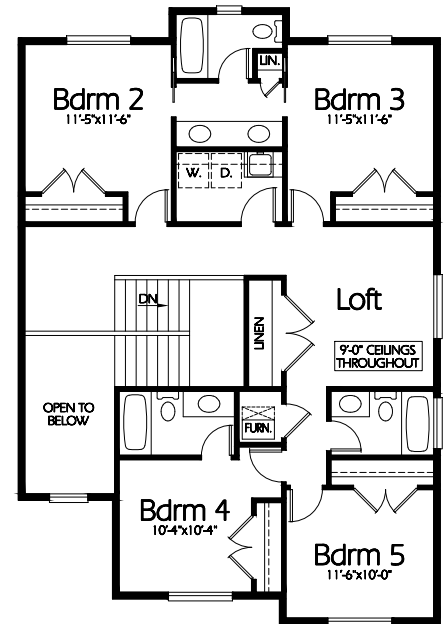

**Front Elevation**

**Main Level**  
1951 Sq. Feet

**Upper Level**  
1244 Sq. Feet

**Plan TS-3195a**

Overall Dimensions 65'-10" x 65'-0"  
3195 Finished Sq. Feet  
Room Sizes Shown Are Approximate

*Hearthstone  
Home Design*