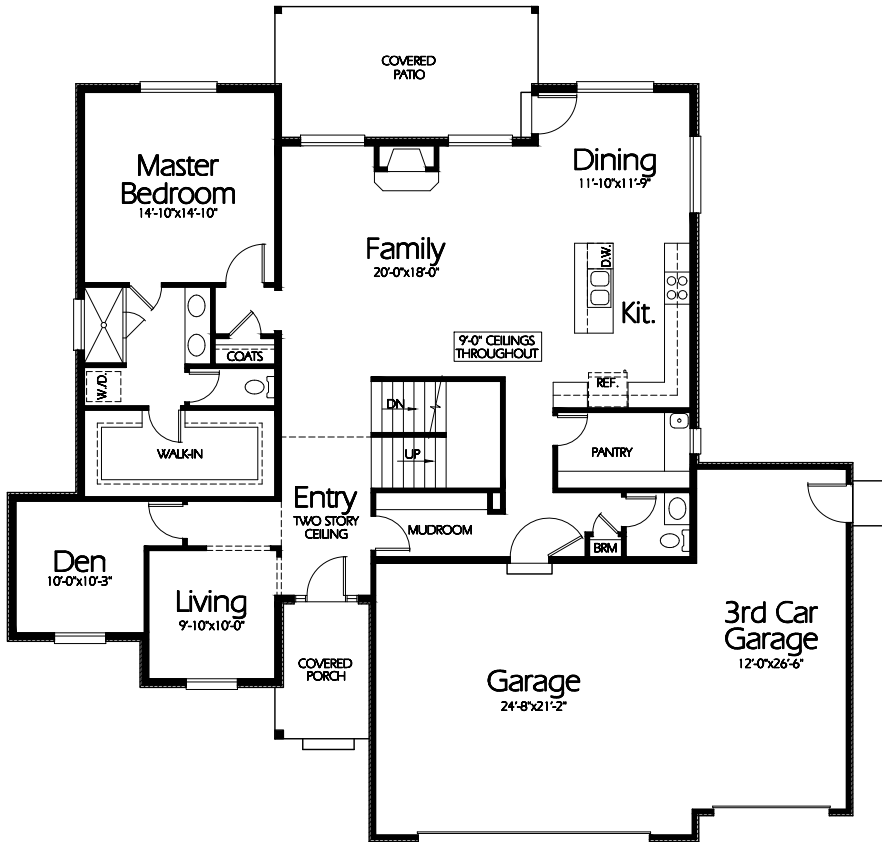

**Front Elevation**

**Main Level**  
1951 Sq. Feet

**Upper Level**  
1244 Sq. Feet

**Plan TS-3195a**

Overall Dimensions 65'-10" x 65'-0"  
3195 Finished Sq. Feet  
Room Sizes Shown Are Approximate

*Hearthstone  
Home Design*