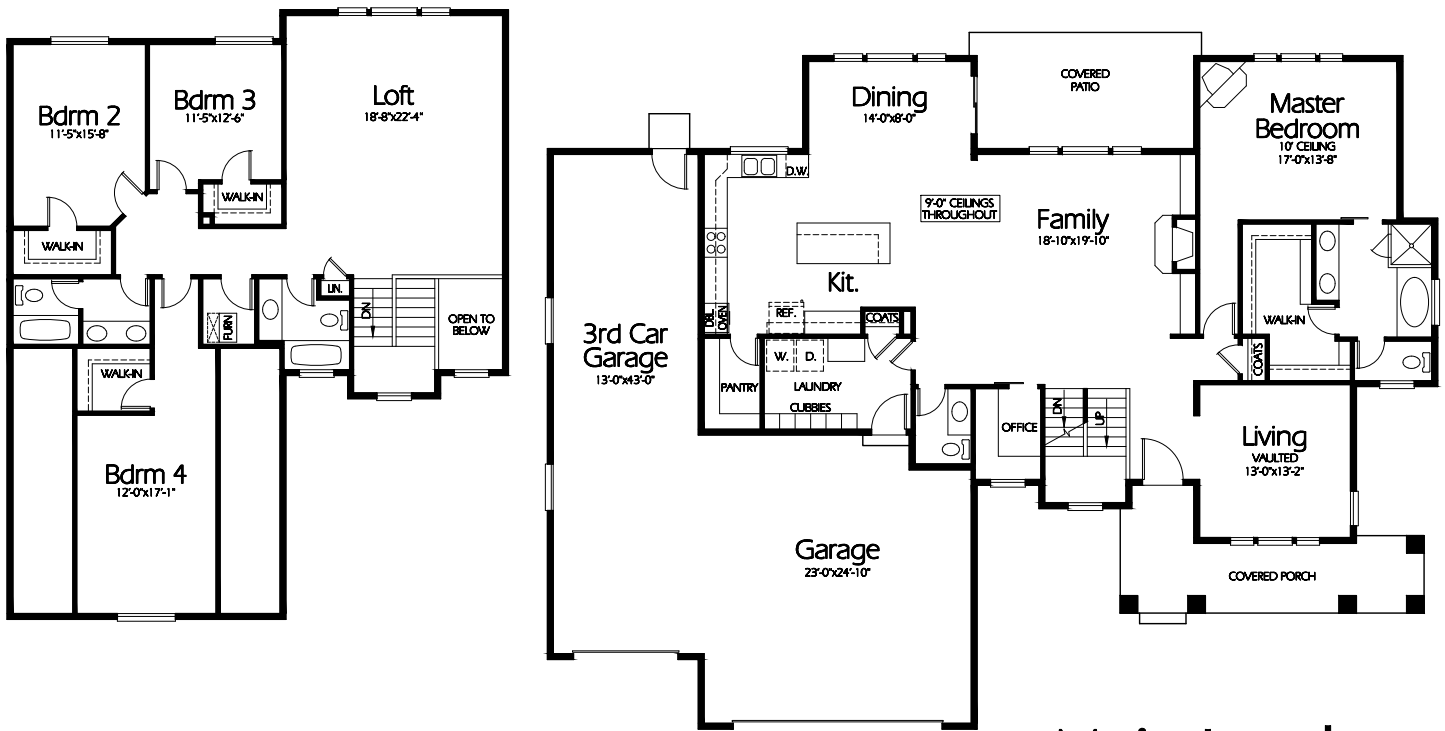

Front Elevation

Upper Level
1404 Sq. Feet

Main Level
2033 Sq. Feet

Plan TS-3164a

Overall Dimensions 76'-8"x60'-0"
3164 Finished Sq. Feet
Room Sizes Shown Are Approximate

*Hearthstone
Home Design*

94 North 100 West - Bountiful, Utah 84010
Phone: (801) 298-2505