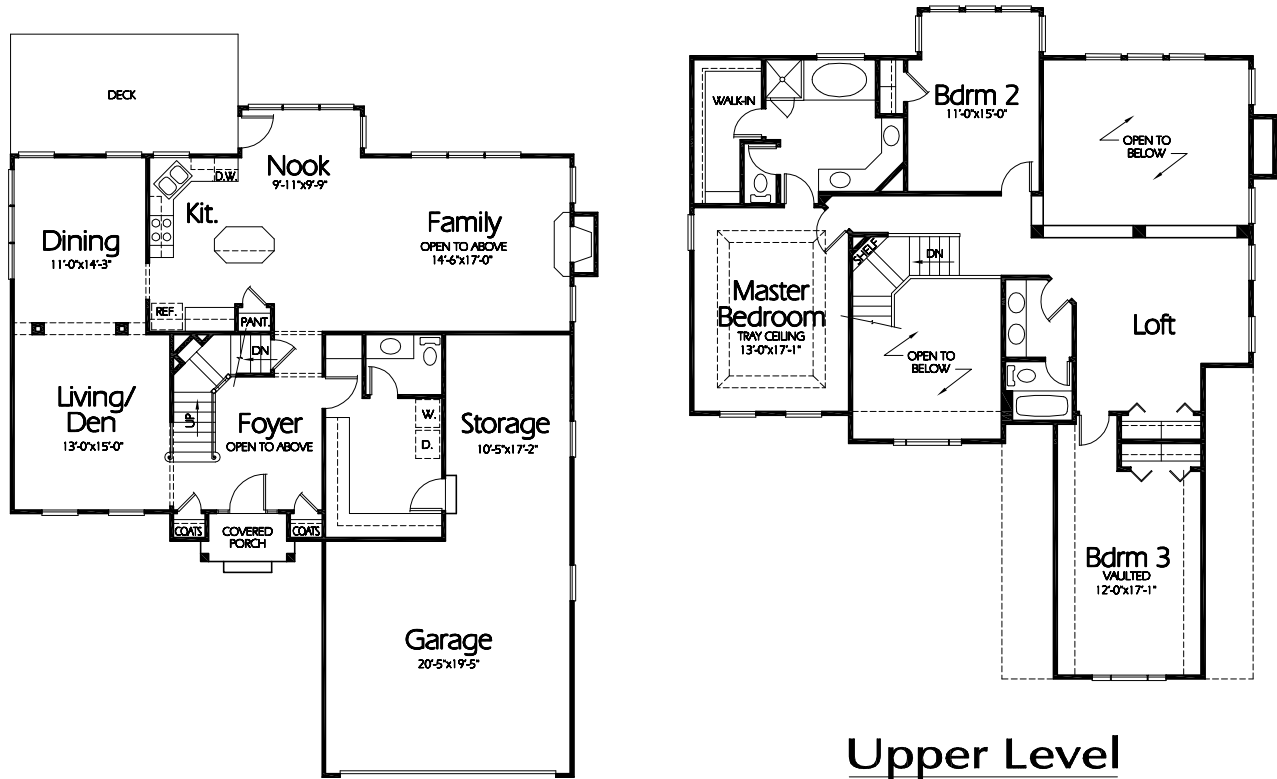

Front Elevation

TS-3117a

Main Level

1343 Sq. Feet

Upper Level

1774 Sq. Feet

Plan TS-3117a

Overall Dimensions 47'-0" x 62'-0"
 3117 Finished Sq. Feet
 Room Sizes Shown Are Approximate