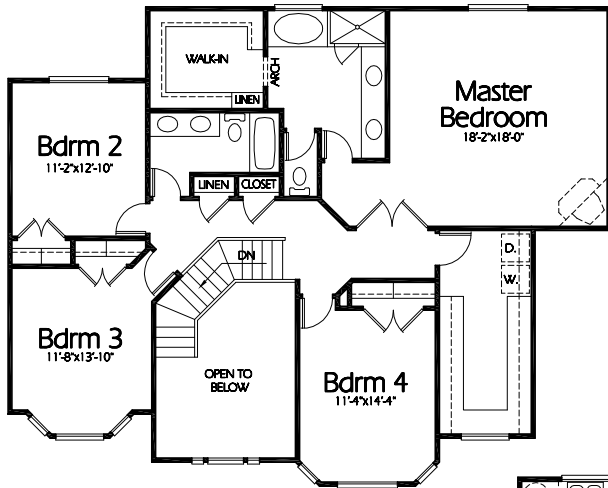

TS-3115a

Upper Level
1485 Sq. Feet

Main Level
1630 Sq. Feet

Plan TS-3115a

Overall Dimensions 67'-9" x 49'-0"
3115 Finished Sq. Feet
Room Sizes Shown Are Approximate

Hearthstone
Home Design

94 North 100 West - Bountiful, Utah 84010
Phone: (801) 298-2505 - Fax: (801) 298-3077
www.hearthstonedesign.com