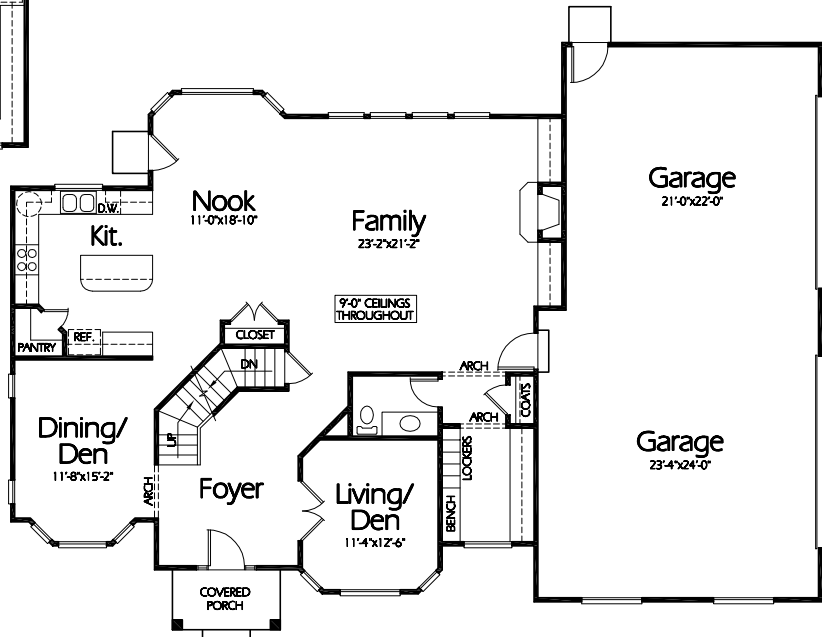

TS-3115a

Upper Level
1485 Sq. Feet

Main Level
1630 Sq. Feet

Plan TS-3115a

Overall Dimensions 67'-9" x 49'-0"
3115 Finished Sq. Feet
Room Sizes Shown Are Approximate

Hearthstone
Home Design

94 North 100 West - Bountiful, Utah 84010
Phone: (801) 298-2505 - Fax: (801) 298-3077
www.hearthstonedesign.com