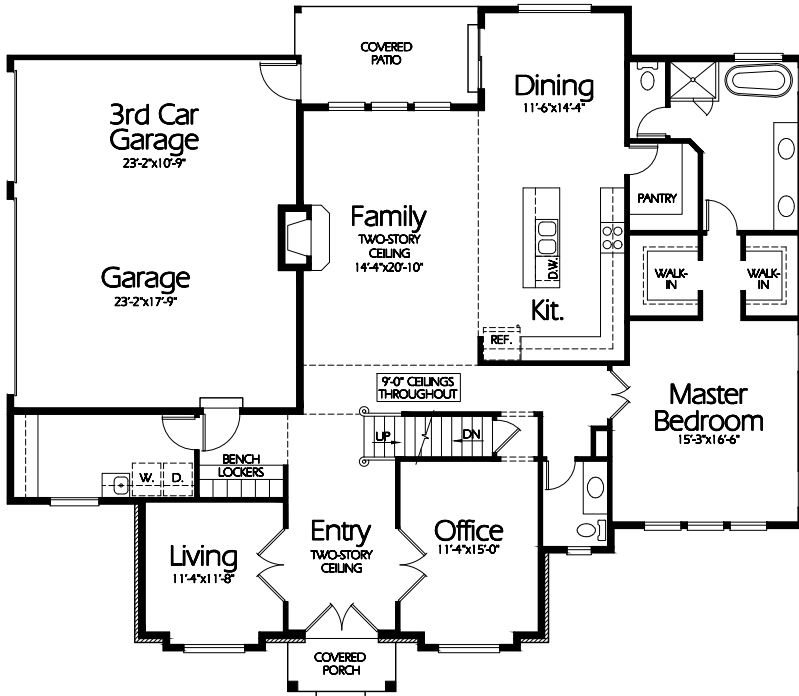

Front Elevation

Main Level
2147 Sq. Feet

Upper Level
950 Sq. Feet

Plan TS-3097a

Overall Dimensions 65'-2"x56'-0"
3097 Finished Sq. Feet
Room Sizes Shown Are Approximate

*Hearthstone
Home Design*

94 North 100 West - Bountiful, Utah 84010
Phone: (801) 298-2505
www.hearthstonedesign.com
info@hearthstonedesign.com