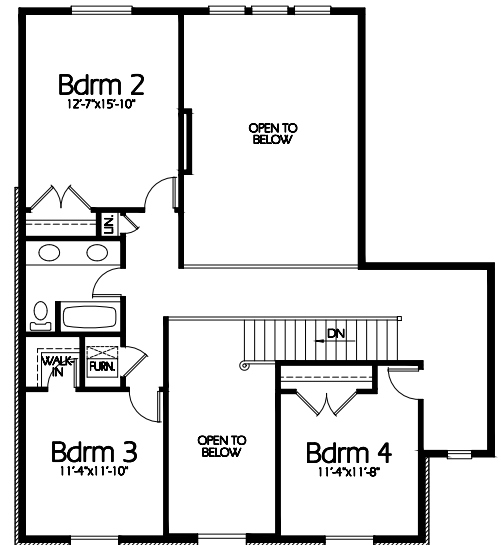

Front Elevation

Main Level
2147 Sq. Feet

Upper Level
950 Sq. Feet

Plan TS-3097a

Overall Dimensions 65'-2"x56'-0"
3097 Finished Sq. Feet
Room Sizes Shown Are Approximate

*Hearthstone
Home Design*

94 North 100 West - Bountiful, Utah 84010
Phone: (801) 298-2505
www.hearthstonedesign.com
info@hearthstonedesign.com