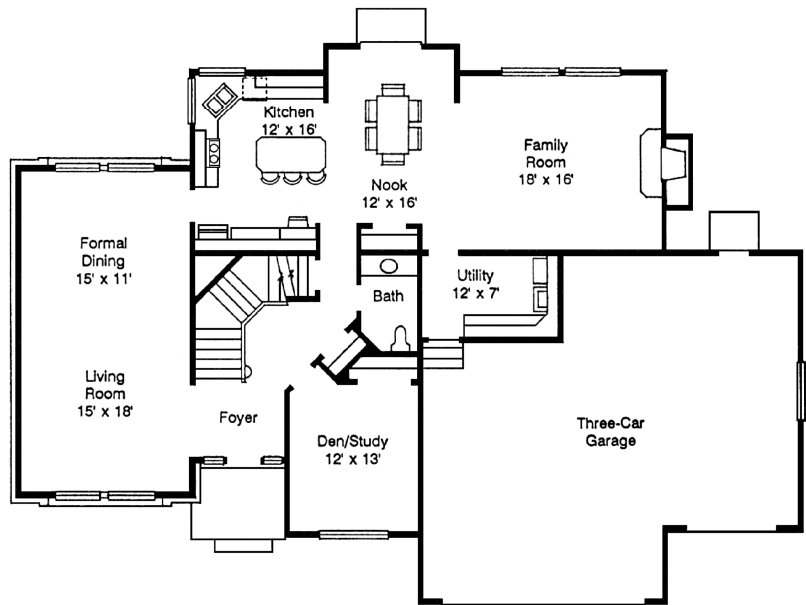

TS-3075a

Upper Level
1340 Sq. Feet

Main Level
1732 Sq. Feet

Plan TS-3075a

Overall Dimensions 70'-0"x49'-4"
3072 Finished Sq. Feet
Room Sizes Shown Are Approximate

Hearthstone
Home Design
94 North 100 West - Bountiful, Utah 84010
Phone: (801) 298-2505 - Fax: (801) 298-3077
www.hearthstonedesign.com