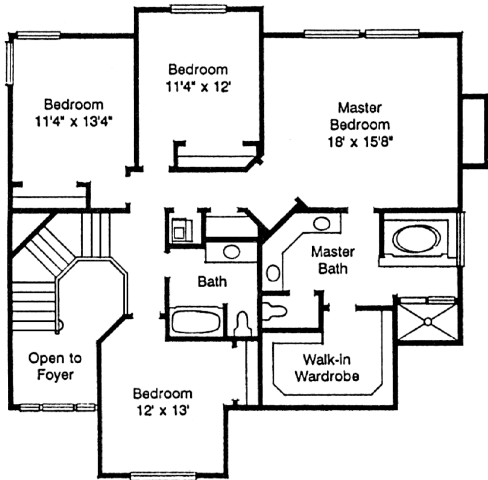

TS-3075a

Upper Level
1340 Sq. Feet

Main Level
1732 Sq. Feet

Plan TS-3075a

Overall Dimensions 70'-0"x49'-4"
3072 Finished Sq. Feet
Room Sizes Shown Are Approximate

Hearthstone
Home Design
94 North 100 West - Bountiful, Utah 84010
Phone: (801) 298-2505 - Fax: (801) 298-3077
www.hearthstonedesign.com