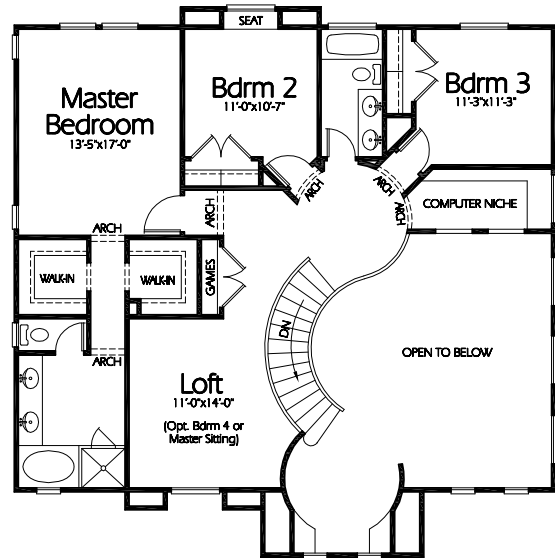

TS-3030a

Main Level
1723 Sq. Feet

Upper Level
1307 Sq. Feet

Plan TS-3030a

Overall Dimensions 56'-10" x 55'-8"
3030 Finished Sq. Feet
Room Sizes Shown Are Approximate

Hearthstone
Home Design
94 North 100 West - Bountiful, Utah 84010
Phone: (801) 298-2505 - Fax: (801) 298-3077
www.hearthstonedesign.com