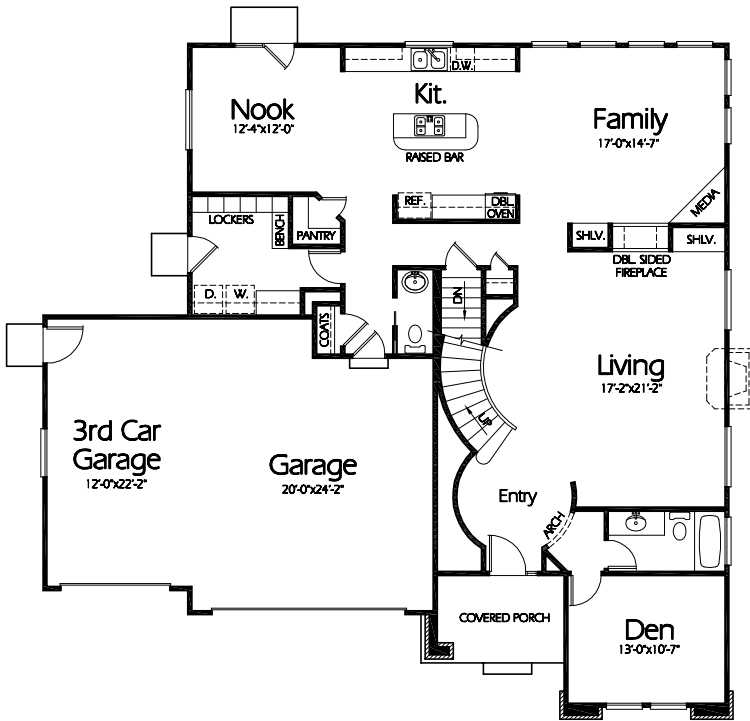

TS-3030a

Main Level
1723 Sq. Feet

Upper Level
1307 Sq. Feet

Plan TS-3030a

Overall Dimensions 56'-10" x 55'-8"
3030 Finished Sq. Feet
Room Sizes Shown Are Approximate

Hearthstone
Home Design
94 North 100 West - Bountiful, Utah 84010
Phone: (801) 298-2505 - Fax: (801) 298-3077
www.hearthstonedesign.com