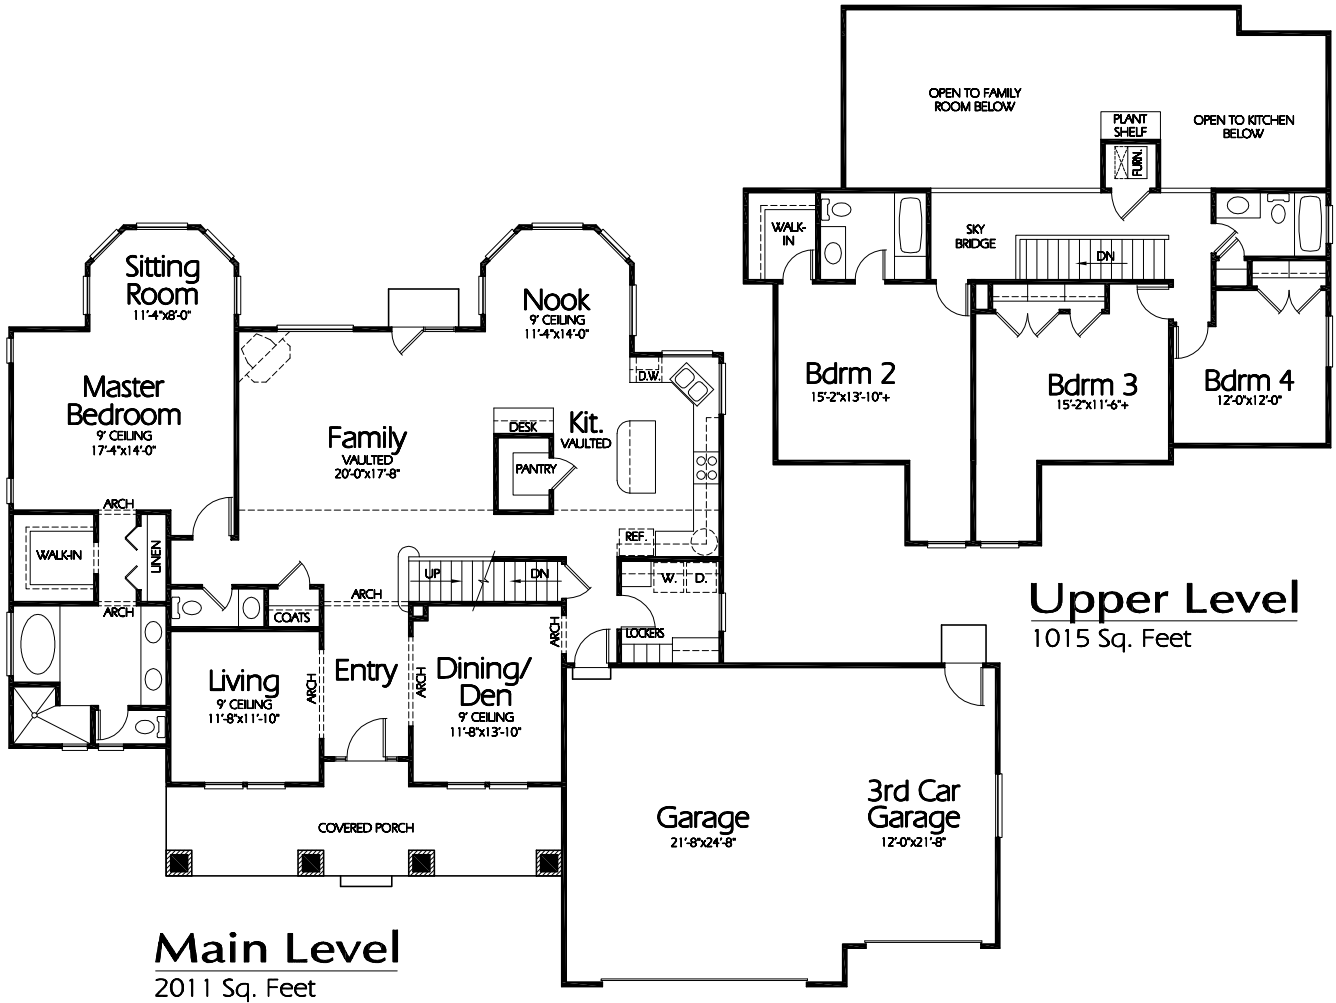

**Front Elevation**

**Main Level**  
2011 Sq. Feet

**Upper Level**  
1015 Sq. Feet

**Plan TS-3026a**

Overall Dimensions 78'-0"x60'-0"  
3026 Finished Sq. Feet  
Room Sizes Shown Are Approximate

*Hearthstone  
Home Design*