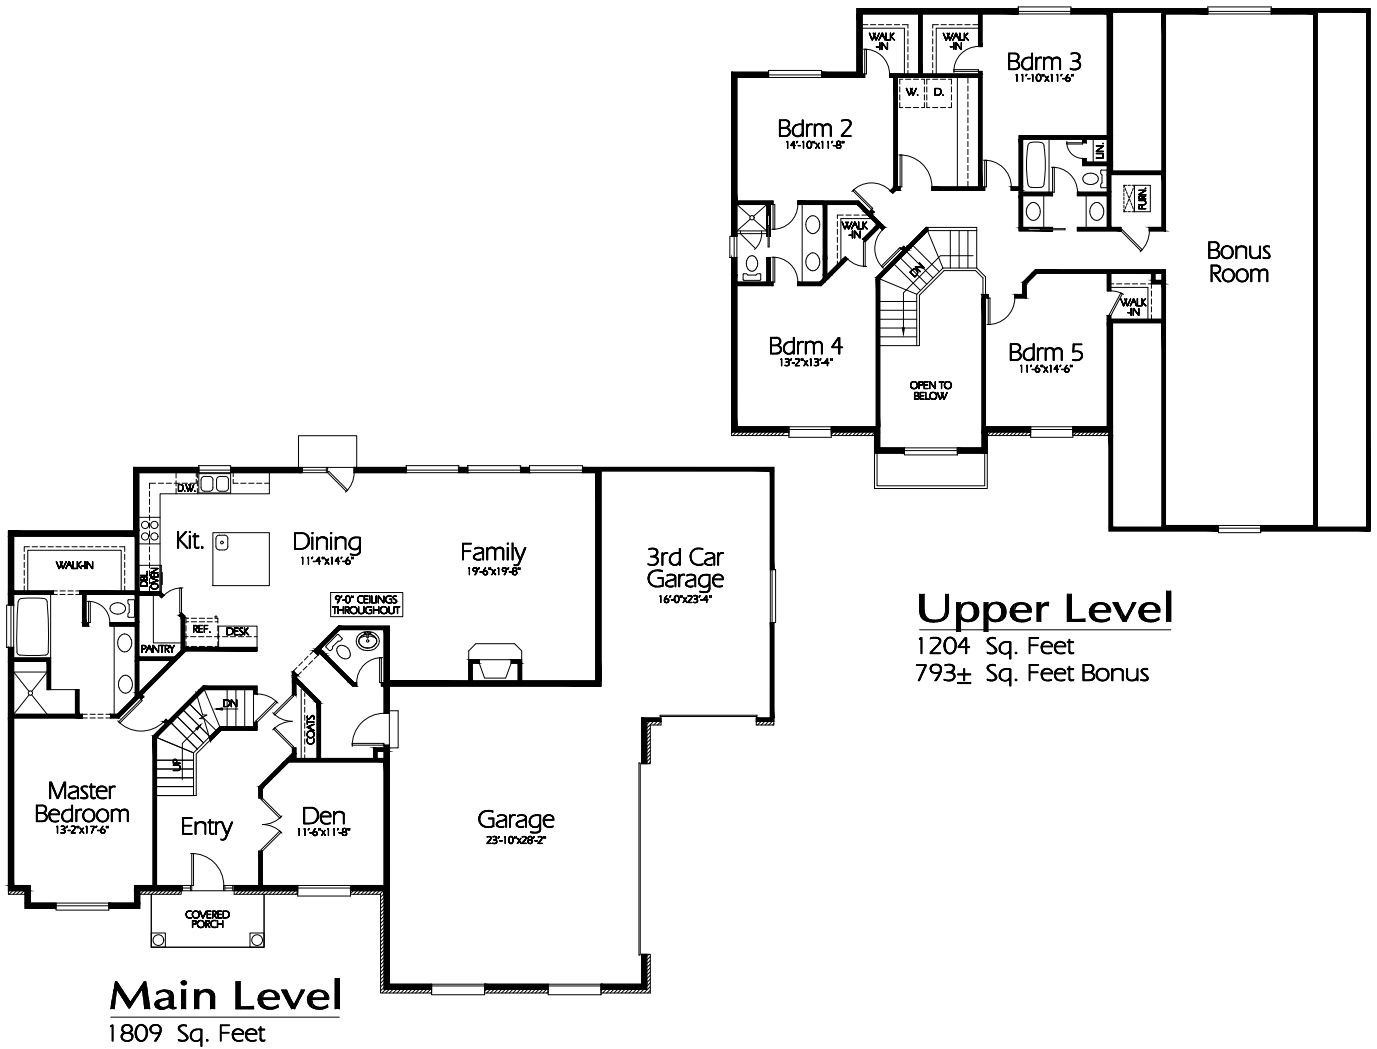

Front Elevation

TS-3013a

Plan TS-3013a

Overall Dimensions 72'-4" x 49'-8"
3013 Finished Sq. Feet
Room Sizes Shown Are Approximate

*Hearthstone
Home Design*

94 North 100 West - Bountiful, Utah 84010
Phone: (801) 298-2505
www.hearthstonedesign.com
info@hearthstonedesign.com