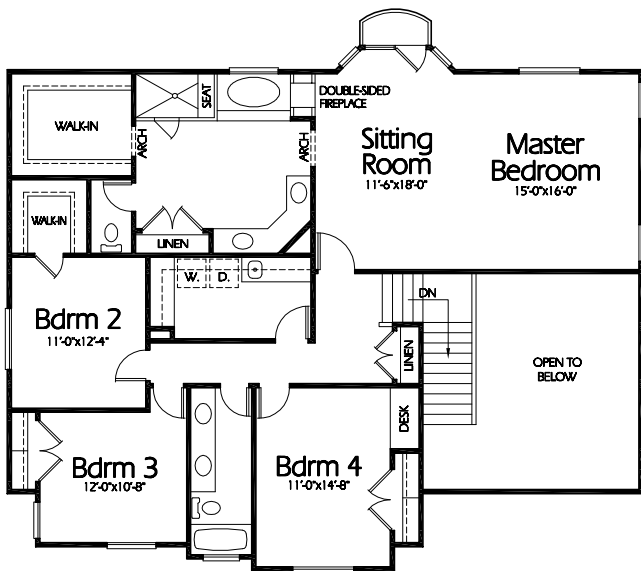

TS-3005a

**Upper Level**

1647 Sq. Feet

**Main Level**

1358 Sq. Feet

**Plan TS-3005a**

Overall Dimensions 52'-0" x 48'-0"  
 3005 Finished Sq. Feet  
 Room Sizes Shown Are Approximate

*Hearthstone*  
 Home Design