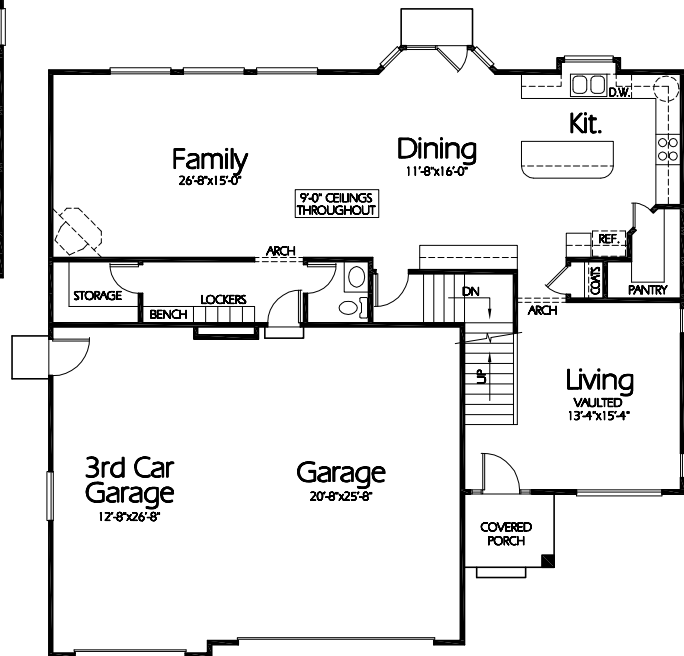

TS-3005a

**Upper Level**

1647 Sq. Feet

**Main Level**

1358 Sq. Feet

**Plan TS-3005a**

Overall Dimensions 52'-0" x 48'-0"  
 3005 Finished Sq. Feet  
 Room Sizes Shown Are Approximate

*Hearthstone*  
 Home Design