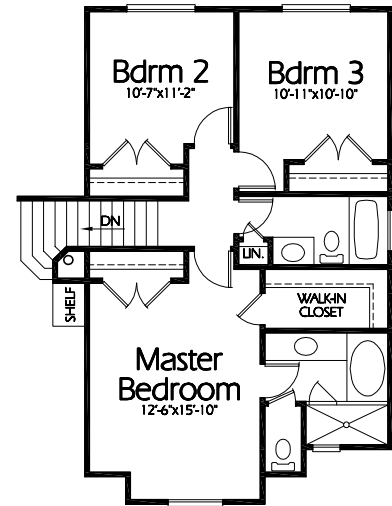

Front Elevation

Main Level  
1494 Sq. Feet

Upper Level  
744 Sq. Feet

**Plan TS-2996a**

Overall Dimensions 66'-0"x41'-0"  
2996 Finished Sq. Feet  
Room Sizes Shown Are Approximate

*Hearthstone  
Home Design*