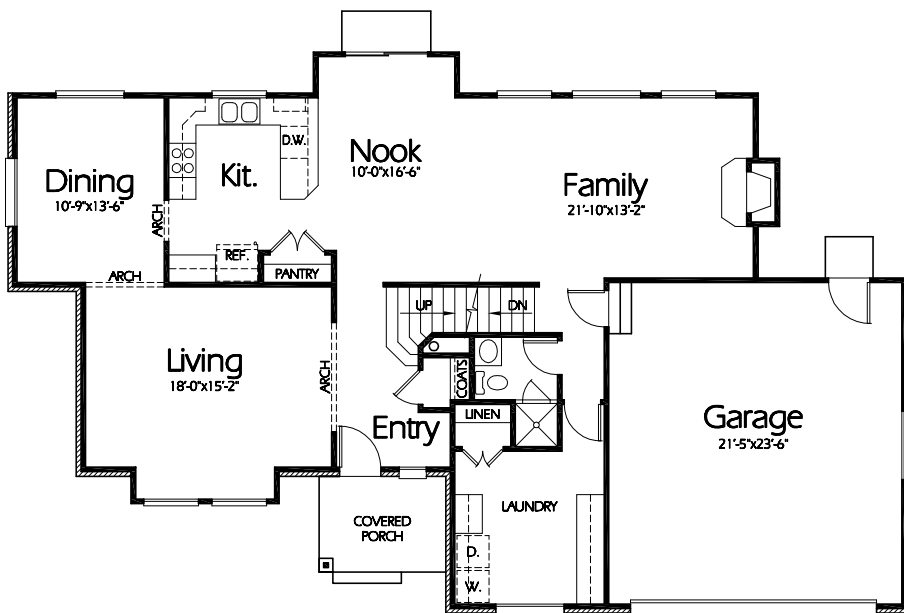

Front Elevation

Main Level  
1494 Sq. Feet

Upper Level  
744 Sq. Feet

**Plan TS-2996a**

Overall Dimensions 66'-0"x41'-0"  
2996 Finished Sq. Feet  
Room Sizes Shown Are Approximate

*Hearthstone  
Home Design*