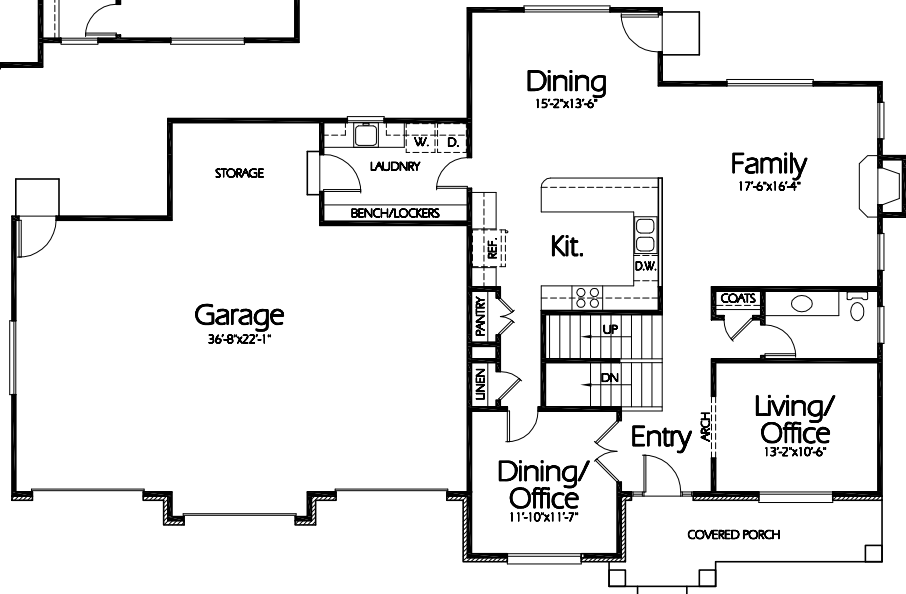

**Front Elevation**

**Upper Level**  
1586 Sq. Feet

**Main Level**  
1408 Sq. Feet

**Plan TS-2994a**

Overall Dimensions 70'-8" x 47'-0"  
2994 Finished Sq. Feet  
Room Sizes Shown Are Approximate

*Hearthstone  
Home Design*