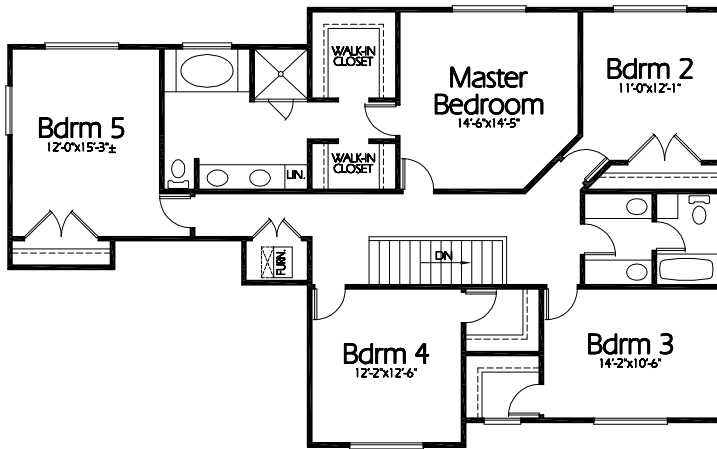

**Front Elevation**

**Upper Level**  
1586 Sq. Feet

**Main Level**  
1408 Sq. Feet

**Plan TS-2994a**

Overall Dimensions 70'-8" x 47'-0"  
2994 Finished Sq. Feet  
Room Sizes Shown Are Approximate

*Hearthstone  
Home Design*