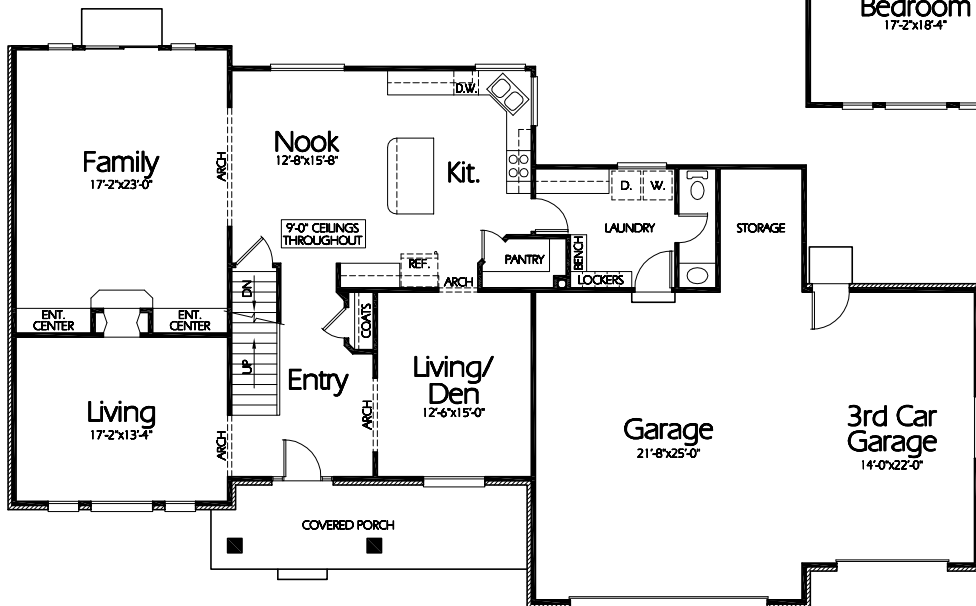

Front Elevation

Upper Level

1314 Sq. Feet

Main Level

1679 Sq. Feet

Plan TS-2993a

Overall Dimensions 79'-2" x 45'-8"
 2993 Finished Sq. Feet
 Room Sizes Shown Are Approximate

*Hearthstone
 Home Design*