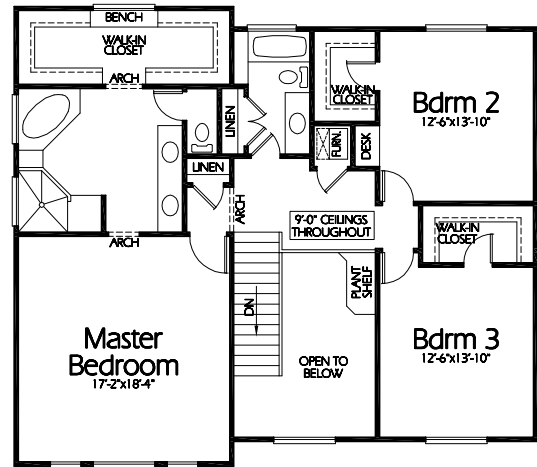

Front Elevation

Upper Level

1314 Sq. Feet

Main Level

1679 Sq. Feet

Plan TS-2993a

Overall Dimensions 79'-2" x 45'-8"
 2993 Finished Sq. Feet
 Room Sizes Shown Are Approximate

*Hearthstone
 Home Design*