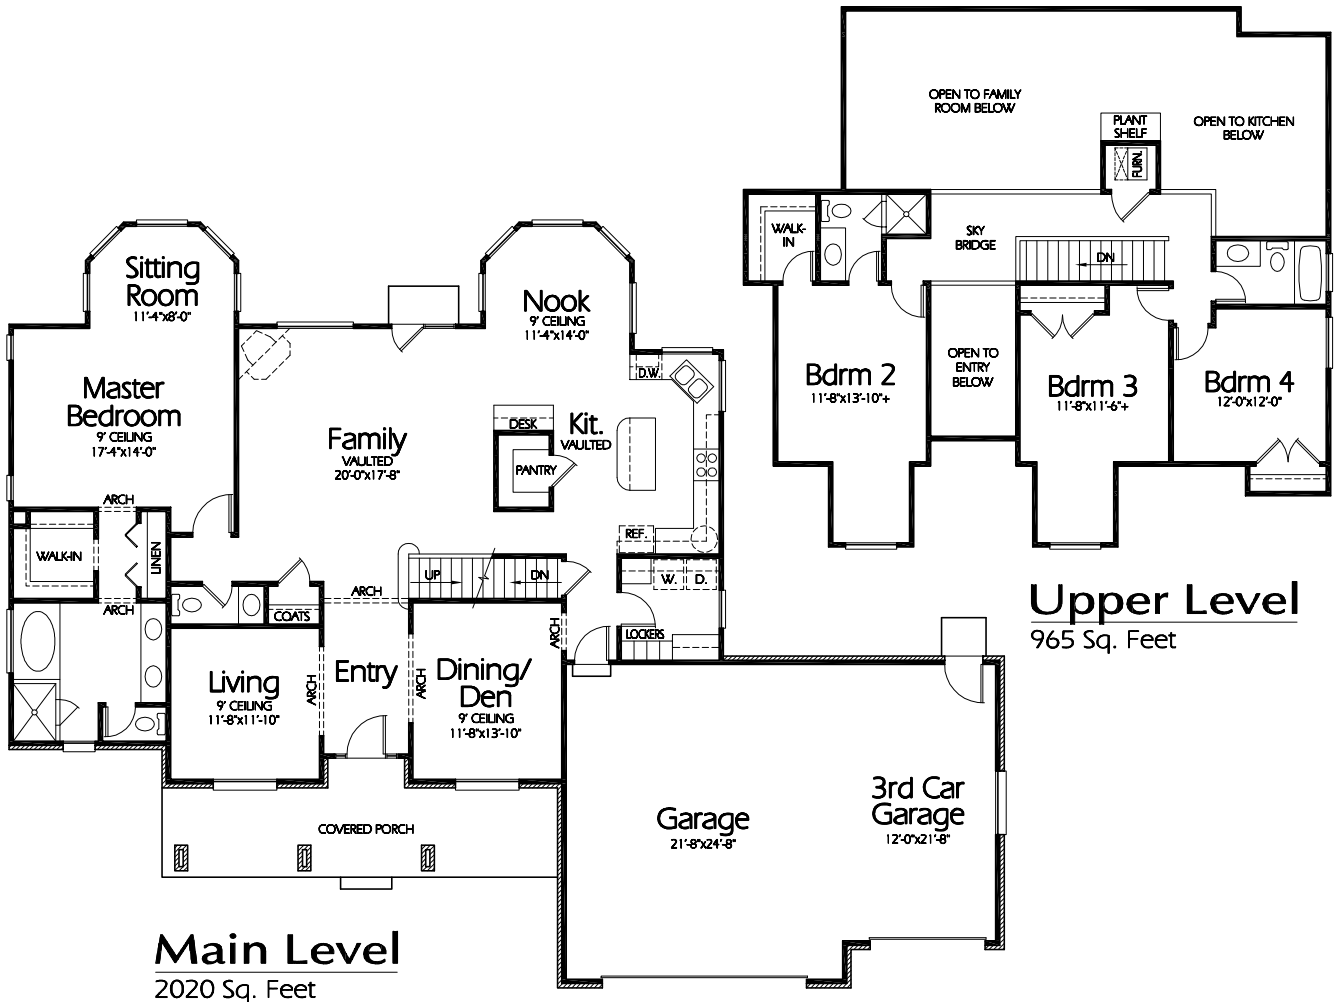

TS-2985b

Plan TS-2985b

Overall Dimensions 78'-0"x60'-0"
2985 Finished Sq. Feet
Room Sizes Shown Are Approximate

Hearthstone
Home Design

94 North 100 West - Bountiful, Utah 84010
Phone: (801) 298-2505 - Fax: (801) 298-3077
www.hearthstonedesign.com