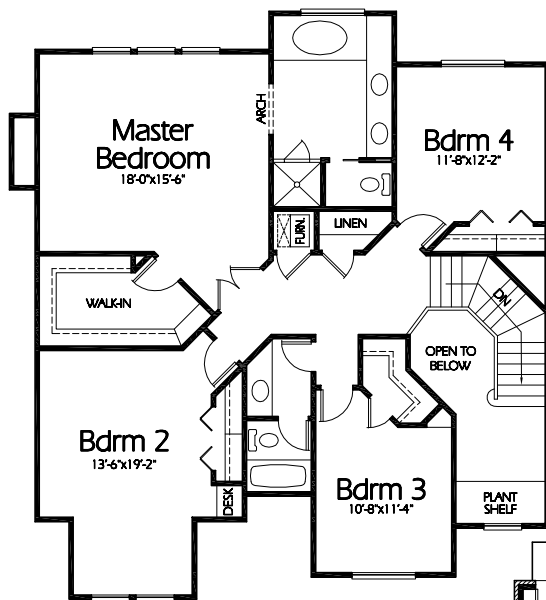

TS-2945a

Upper Level
1425 Sq. Feet

Main Level
1520 Sq. Feet

Plan TS-2945a

Overall Dimensions 66'-0" x 47'-6"
2945 Finished Sq. Feet
Room Sizes Shown Are Approximate

*Hearthstone
Home Design*

94 North 100 West - Bountiful, Utah 84010
Phone: (801) 298-2505 - Fax: (801) 298-3077
www.hearthstonedesign.com