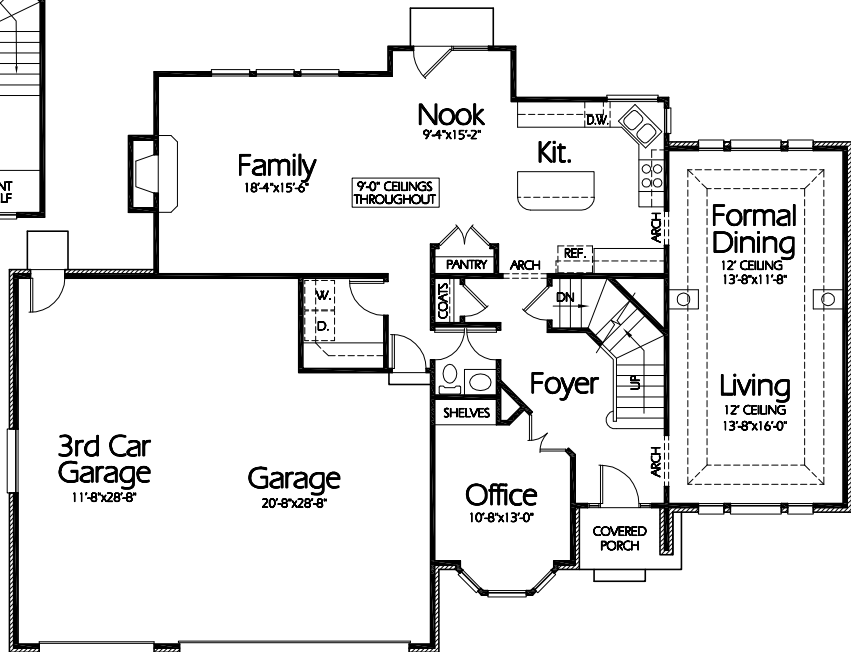

TS-2945a

Upper Level
1425 Sq. Feet

Main Level
1520 Sq. Feet

Plan TS-2945a

Overall Dimensions 66'-0" x 47'-6"
2945 Finished Sq. Feet
Room Sizes Shown Are Approximate

*Hearthstone
Home Design*

94 North 100 West - Bountiful, Utah 84010
Phone: (801) 298-2505 - Fax: (801) 298-3077
www.hearthstonedesign.com