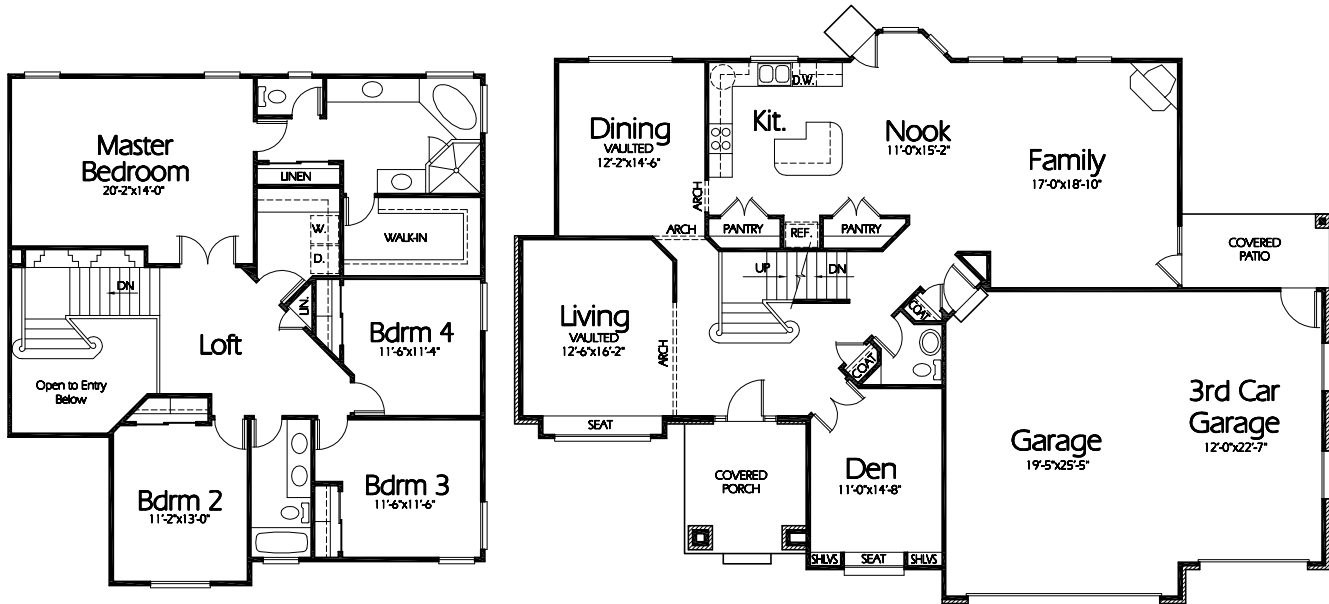

Front Elevation

TS-2943a

Upper Level

1371 Sq. Feet

Main Level

1572 Sq. Feet

Plan TS-2943a

Overall Dimensions 68'-0" x 45'-6"
 2943 Finished Sq. Feet
 Room Sizes Shown Are Approximate