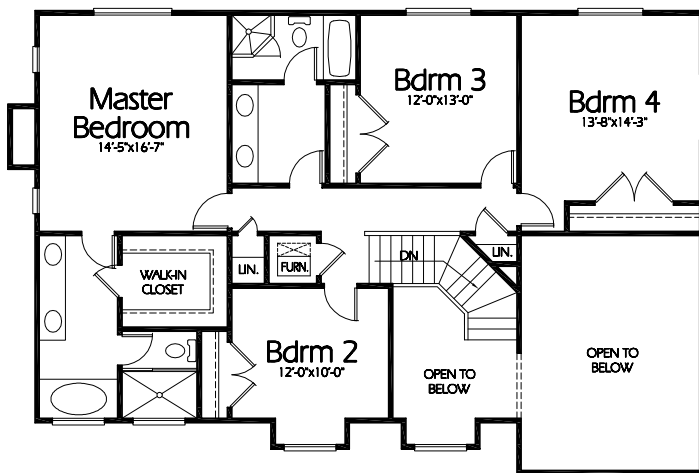

**Front Elevation**

TS-2923a

**Upper Level**

1282 Sq. Feet

**Main Level**

1641 Sq. Feet

**Plan TS-2923a**

Overall Dimensions 51'-3" x 35'-7"  
 2923 Finished Sq. Feet  
 Room Sizes Shown Are Approximate