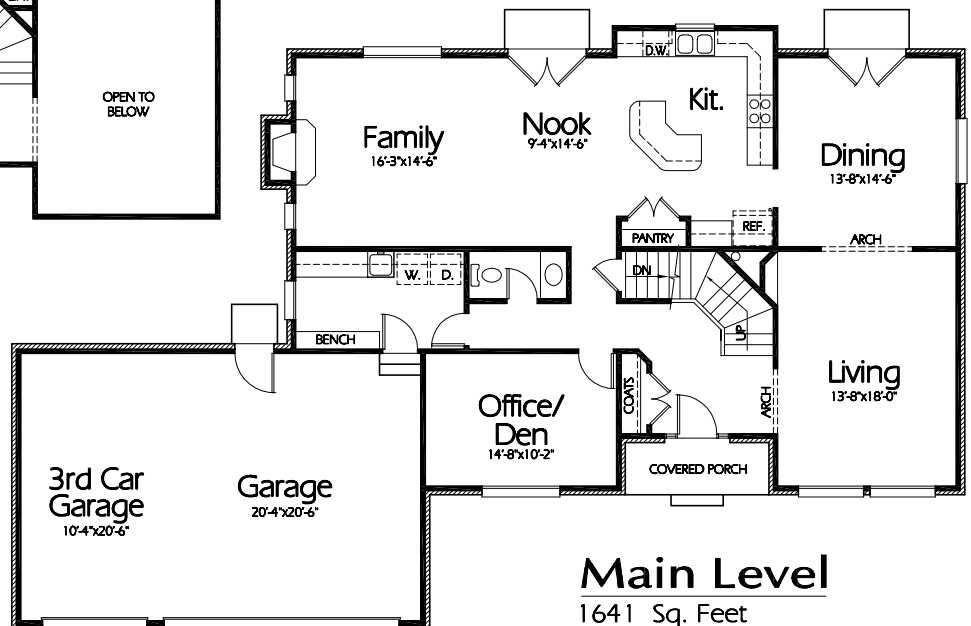

**Front Elevation**

TS-2923a

**Upper Level**

1282 Sq. Feet

**Main Level**

1641 Sq. Feet

**Plan TS-2923a**

Overall Dimensions 51'-3" x 35'-7"  
 2923 Finished Sq. Feet  
 Room Sizes Shown Are Approximate