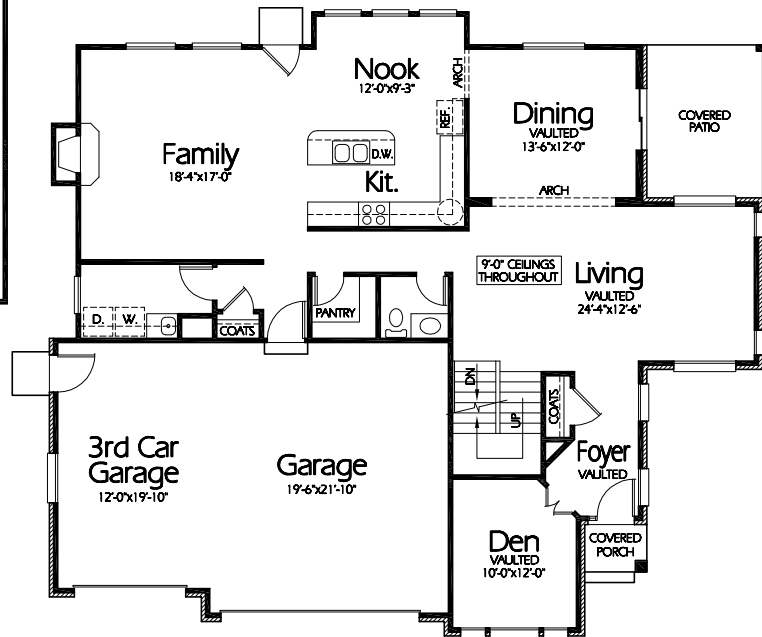

TS-2898a

Upper Level
1297 Sq. Feet

Main Level
1601 Sq. Feet

Plan TS-2898a

Overall Dimensions 57'-6"x50'-4"
2898 Finished Sq. Feet
Room Sizes Shown Are Approximate

*Hearthstone
Home Design*

94 North 100 West - Bountiful, Utah 84010
Phone: (801) 298-2505 - Fax: (801) 298-3077
www.hearthstonedesign.com