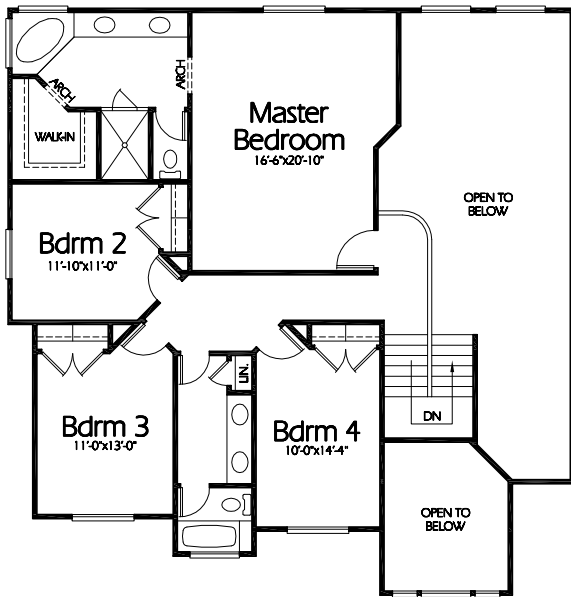

TS-2898a

Upper Level
1297 Sq. Feet

Main Level
1601 Sq. Feet

Plan TS-2898a

Overall Dimensions 57'-6"x50'-4"
2898 Finished Sq. Feet
Room Sizes Shown Are Approximate

*Hearthstone
Home Design*

94 North 100 West - Bountiful, Utah 84010
Phone: (801) 298-2505 - Fax: (801) 298-3077
www.hearthstonedesign.com