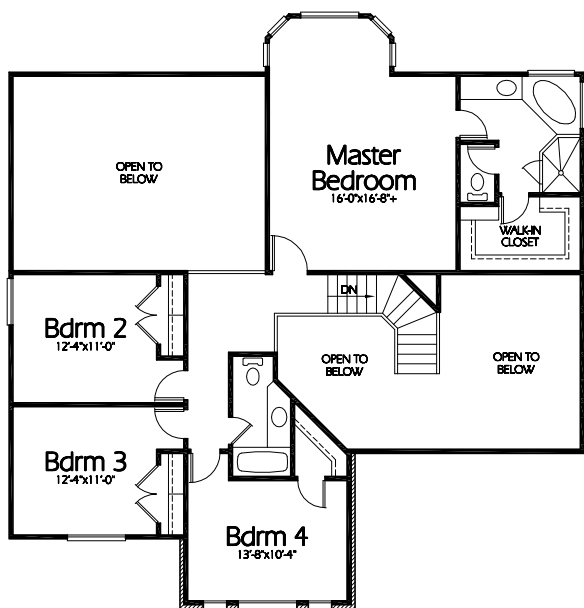

TS-2875b

**Front Elevation**

**Upper Level**  
1228 Sq. Feet

**Main Level**  
1647 Sq. Feet

**Plan TS-2875b**

Overall Dimensions 70'-0" x 51'-0"  
2875 Finished Sq. Feet  
Room Sizes Shown Are Approximate

*Hearthstone*  
Home Design  
94 North 100 West - Bountiful, Utah 84010  
Phone: (801) 298-2505 - Fax: (801) 298-3077  
[www.hearthstonedesign.com](http://www.hearthstonedesign.com)