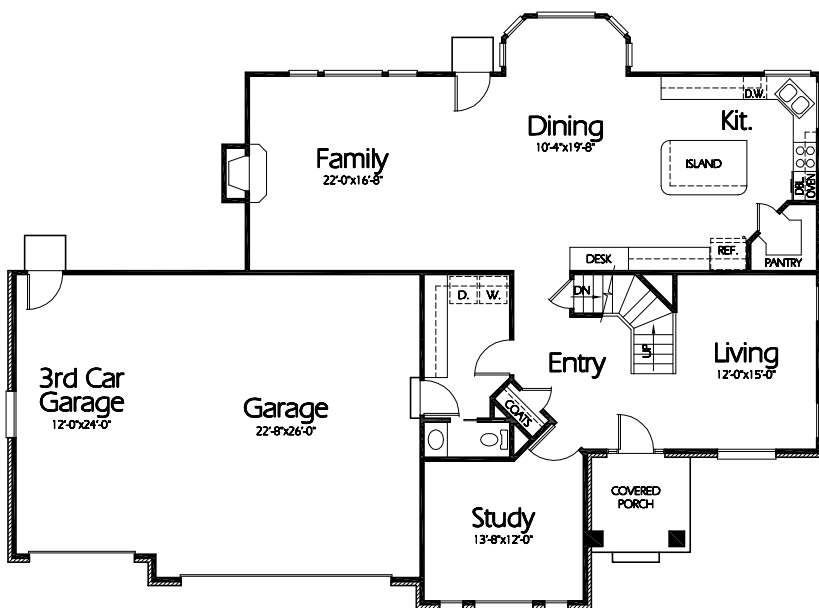

TS-2875b

**Front Elevation**

**Upper Level**  
1228 Sq. Feet

**Main Level**  
1647 Sq. Feet

**Plan TS-2875b**

Overall Dimensions 70'-0" x 51'-0"  
2875 Finished Sq. Feet  
Room Sizes Shown Are Approximate

*Hearthstone*  
Home Design  
94 North 100 West - Bountiful, Utah 84010  
Phone: (801) 298-2505 - Fax: (801) 298-3077  
[www.hearthstonedesign.com](http://www.hearthstonedesign.com)