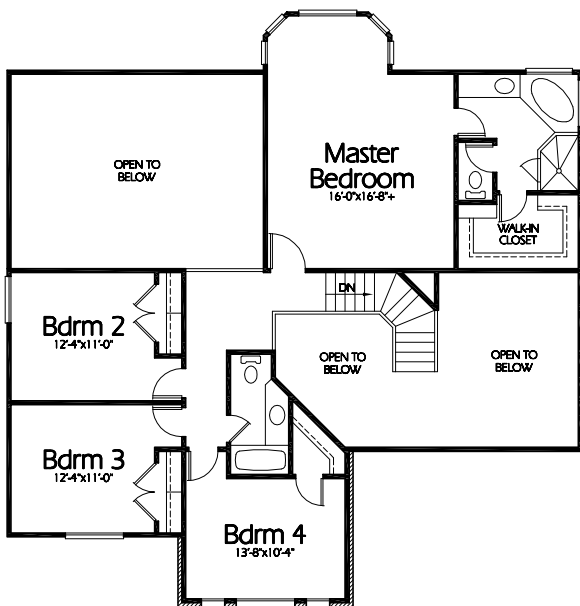

TS-2875a

**Front Elevation**

**Upper Level**  
1228 Sq. Feet

**Main Level**  
1647 Sq. Feet

**Plan TS-2875a**

Overall Dimensions 70'-0"x51'-0"  
2875 Finished Sq. Feet  
Room Sizes Shown Are Approximate

*Hearthstone*  
Home Design  
94 North 100 West - Bountiful, Utah 84010  
Phone: (801) 298-2505 - Fax: (801) 298-3077  
[www.hearthstonedesign.com](http://www.hearthstonedesign.com)