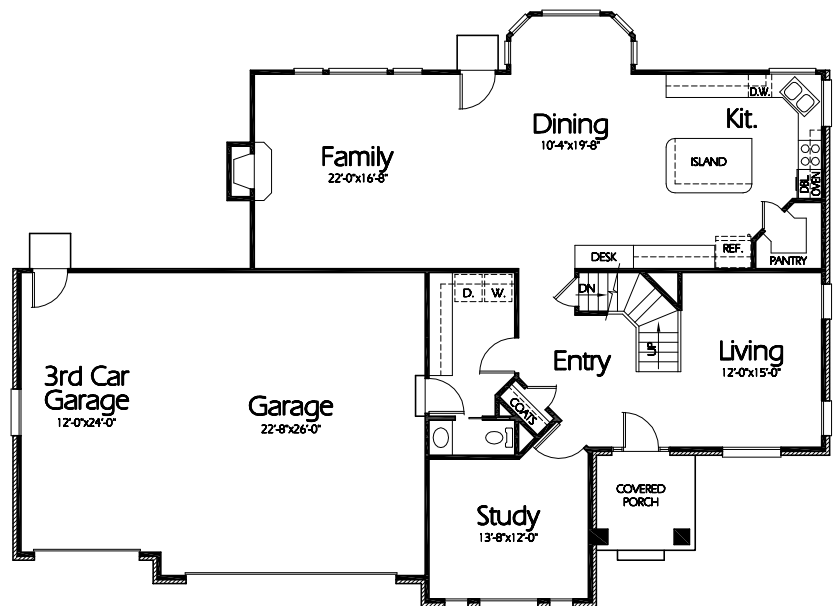

TS-2875a

**Front Elevation**

**Upper Level**  
1228 Sq. Feet

**Main Level**  
1647 Sq. Feet

**Plan TS-2875a**

Overall Dimensions 70'-0"x51'-0"  
2875 Finished Sq. Feet  
Room Sizes Shown Are Approximate

*Hearthstone*  
Home Design  
94 North 100 West - Bountiful, Utah 84010  
Phone: (801) 298-2505 - Fax: (801) 298-3077  
[www.hearthstonedesign.com](http://www.hearthstonedesign.com)