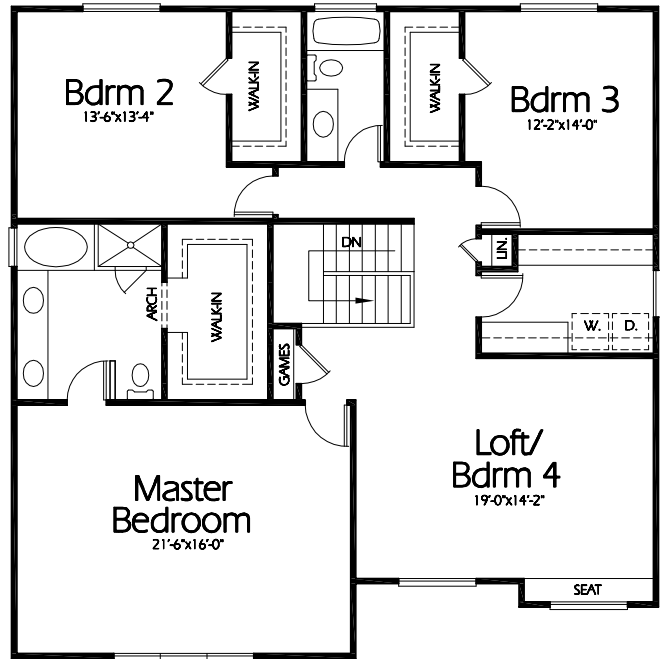

TS-2874b

Main Level
1218 Sq. Feet

Upper Level
1656 Sq. Feet

Plan TS-2874b

Overall Dimensions 41'-8"x42'-4"
2874 Finished Sq. Feet
Room Sizes Shown Are Approximate

Hearthstone
Home Design
94 North 100 West - Bountiful, Utah 84010
Phone: (801) 298-2505 - Fax: (801) 298-3077
www.hearthstonedesign.com