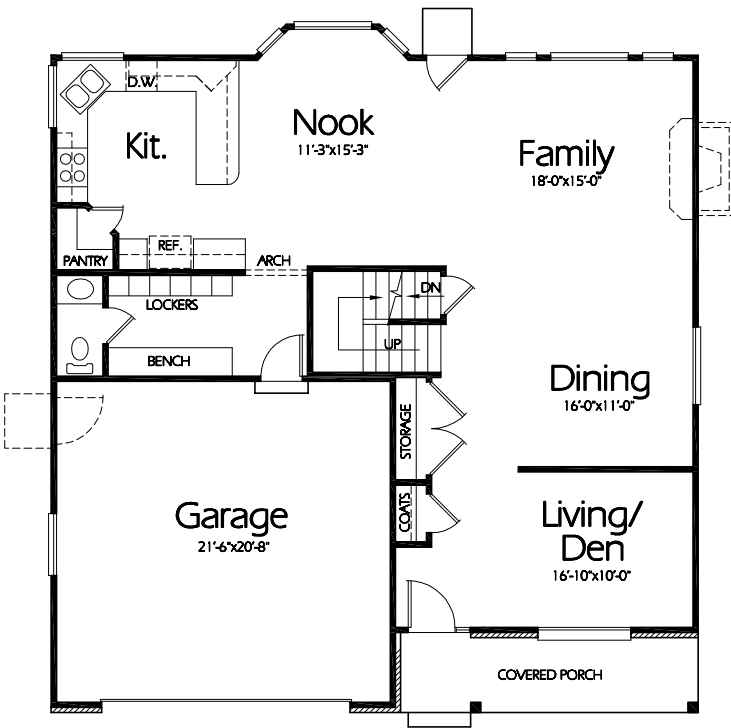

TS-2874b

Main Level
1218 Sq. Feet

Upper Level
1656 Sq. Feet

Plan TS-2874b

Overall Dimensions 41'-8"x42'-4"
2874 Finished Sq. Feet
Room Sizes Shown Are Approximate

Hearthstone
Home Design
94 North 100 West - Bountiful, Utah 84010
Phone: (801) 298-2505 - Fax: (801) 298-3077
www.hearthstonedesign.com