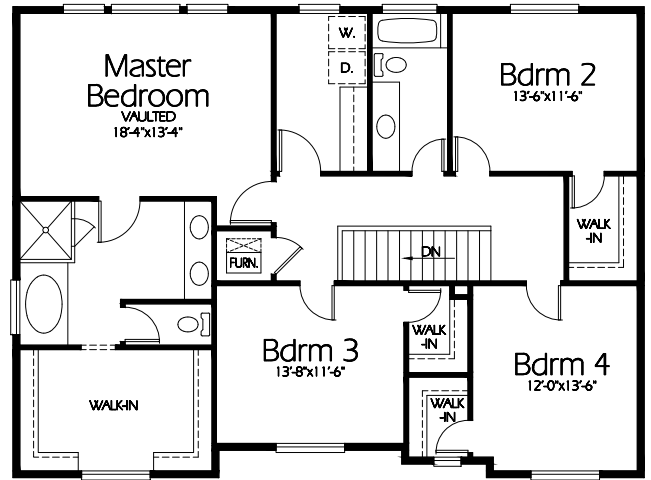

Front Elevation

Upper Level
1504 Sq. Feet

Main Level
1366 Sq. Feet

Plan TS-2870b

Overall Dimensions 58'-0" x 48'-4"
2870 Finished Sq. Feet
Room Sizes Shown Are Approximate

**Hearthstone
Home Design**

94 North 100 West - Bountiful, Utah 84010
Phone: (801) 298-2505
www.hearthstonedesign.com
info@hearthstonedesign.com