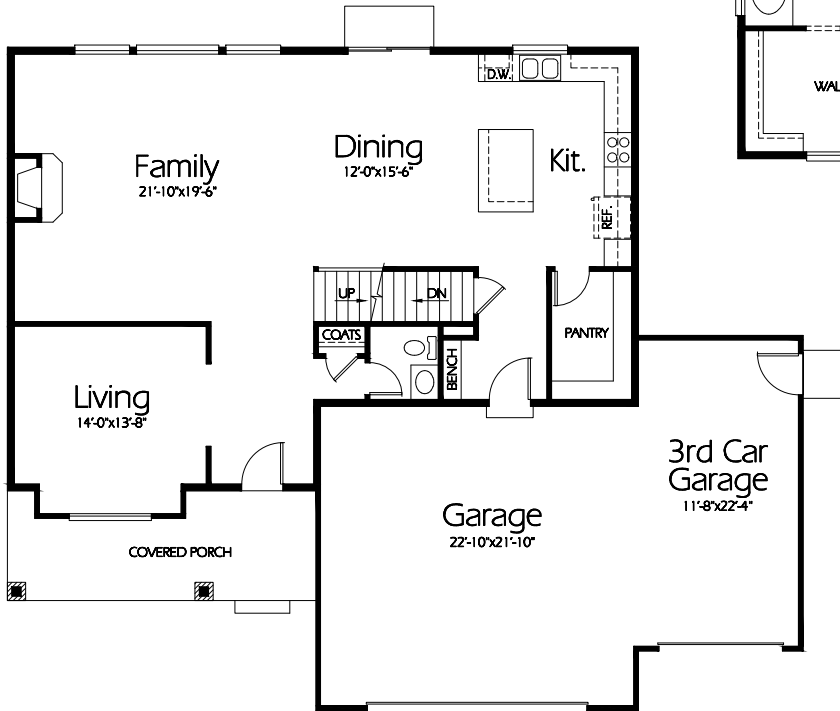

Front Elevation

Upper Level
1504 Sq. Feet

Main Level
1366 Sq. Feet

Plan TS-2870b

Overall Dimensions 58'-0" x 48'-4"
2870 Finished Sq. Feet
Room Sizes Shown Are Approximate

**Hearthstone
Home Design**

94 North 100 West - Bountiful, Utah 84010
Phone: (801) 298-2505
www.hearthstonedesign.com
info@hearthstonedesign.com