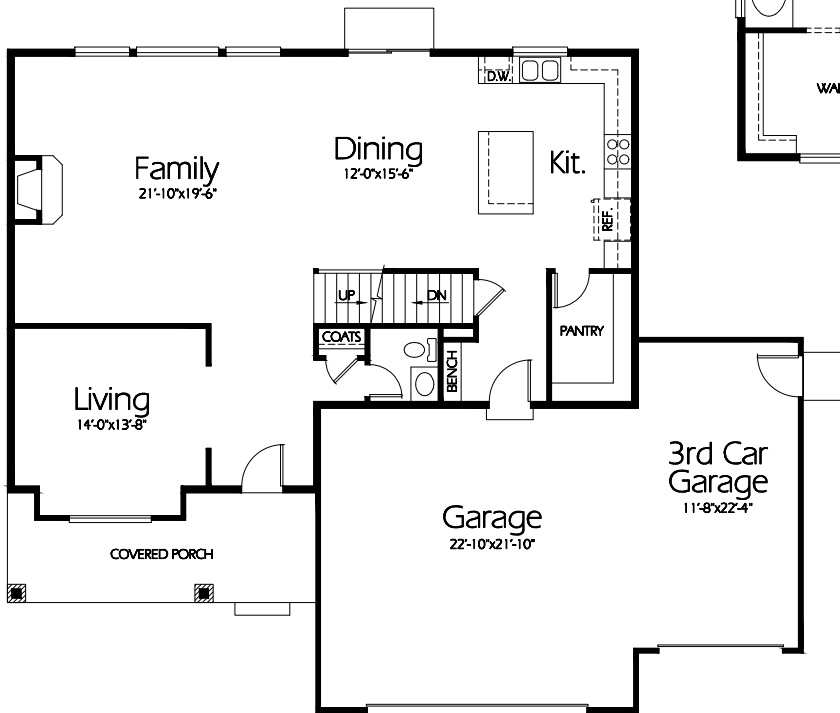

Front Elevation

TS-2870a

Upper Level
1504 Sq. Feet

Main Level
1366 Sq. Feet

Plan TS-2870a

Overall Dimensions 58'-0" x 48'-4"
2870 Finished Sq. Feet
Room Sizes Shown Are Approximate

**Hearthstone
Home Design**