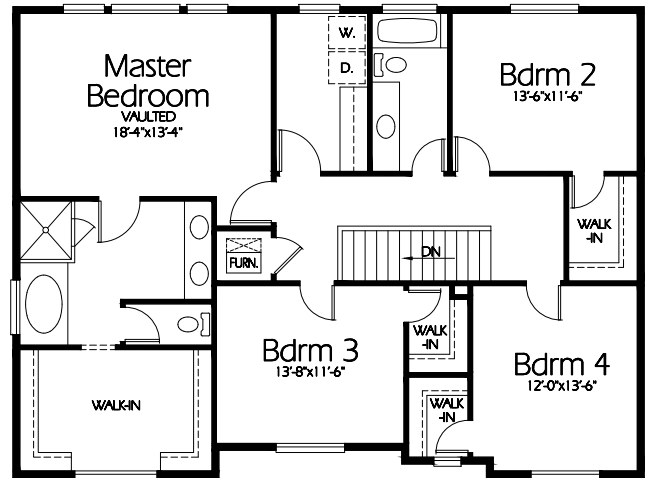

Front Elevation

TS-2870a

Upper Level
1504 Sq. Feet

Main Level
1366 Sq. Feet

Plan TS-2870a

Overall Dimensions 58'-0" x 48'-4"
2870 Finished Sq. Feet
Room Sizes Shown Are Approximate

**Hearthstone
Home Design**