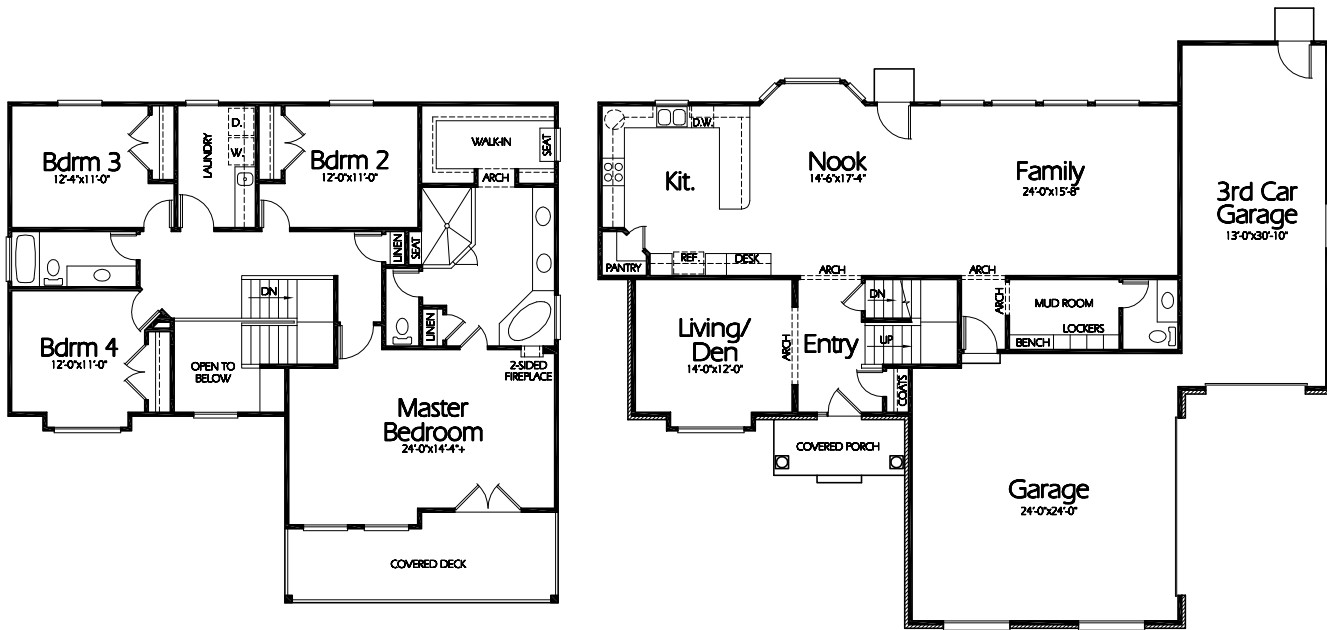

TS-2866a

Front Elevation

Upper Level
1507 Sq. Feet

Main Level
1359 Sq. Feet

Plan TS-2866a

Overall Dimensions 66'-0" x 53'-0"
2866 Finished Sq. Feet
Room Sizes Shown Are Approximate

Hearthstone
Home Design

94 North 100 West - Bountiful, Utah 84010
Phone: (801) 298-2505 - Fax: (801) 298-3077
www.hearthstonedesign.com