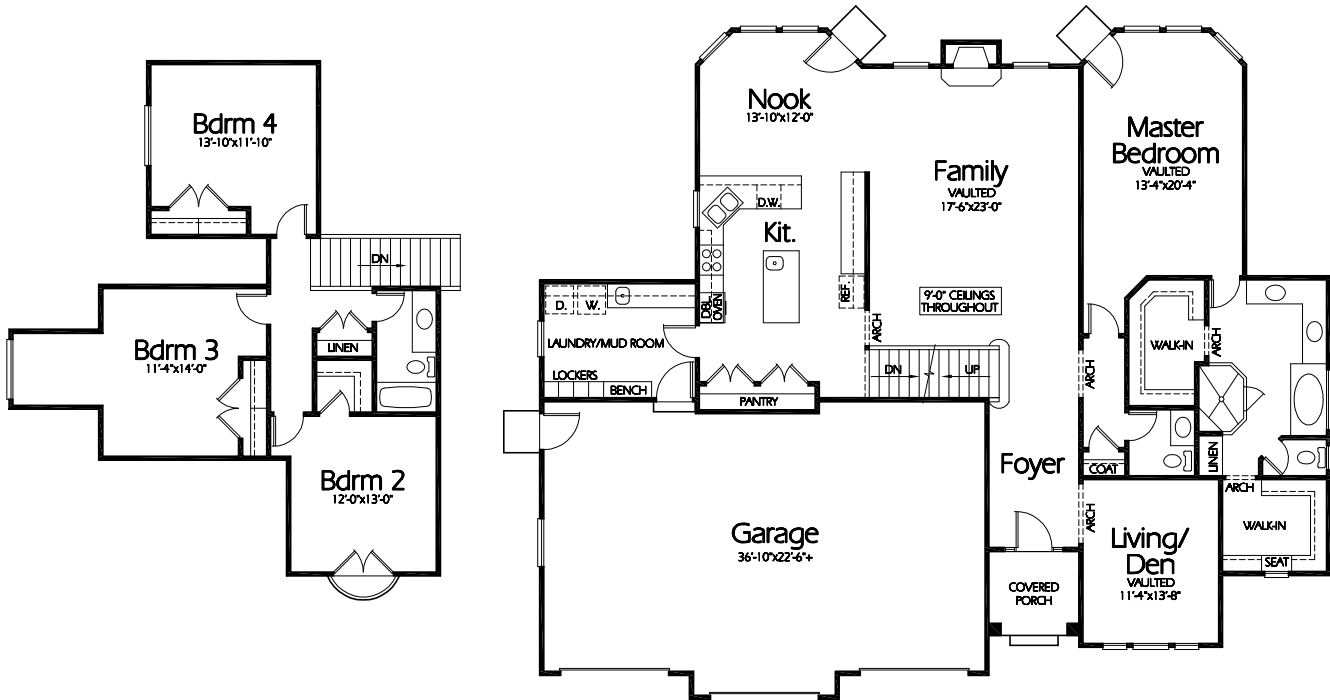

Front Elevation

TS-2861a

Upper Level

819 Sq. Feet

Main Level

2042 Sq. Feet

Plan TS-2861a

Overall Dimensions 66'-0" x 56'-0"
 2861 Finished Sq. Feet
 Room Sizes Shown Are Approximate